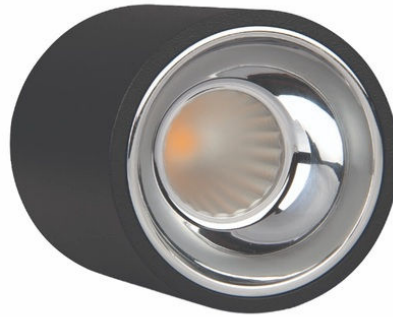

# PHILIPS

Recessed spot light

Functional

Surface Deco COB

Black

8719514418196

## High quality LED light designed to last for years

Surface mounted COB light in decorative finishes to highlight the objects in the places where there is no false ceiling like corridors, shops etc.

### **Match your interior**

- Decorative metallic finishing

## Bulb characteristics

- Intended use: Indoor
- Lamp shape: Round