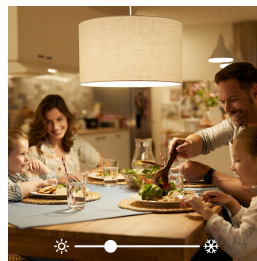

Warm white light that dims and tunes

Create a cozy atmosphere with a thousands shades of relaxing warm white light. Use the WiZ app or favorite voice device to switch between different tones of white light and dim for the right mood.