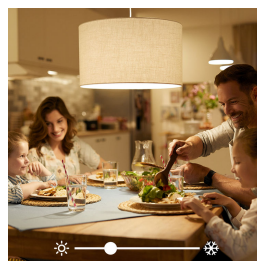

Warm white light that dims and tunes

Create a cozy atmosphere with a thousands shades of relaxing warm white light. Use the WiZ app or favorite voice device to switch between different tones of white light and dim for the right mood.