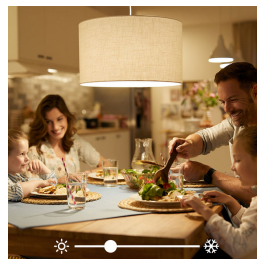

Warm white light that dims and tunes

Create a cozy atmosphere with a thousands shades of relaxing warm white light. Use the WiZ app or favorite voice device to switch between different tones of white light and dim for the right mood.