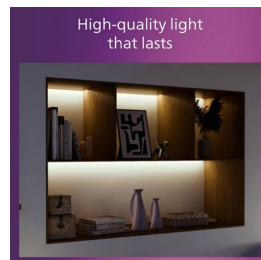

Designed for your living- and bedroom

- Create a stylish and welcoming atmosphere

Match your interior

- Compact size for small space
- Add vibrancy to your room
- Compact design

Light effect

- Bright and focused beam

Material & finishing

- High quality metal material

Durability

- Long life span up to 15,000 hours

Highlights

Create a stylish atmosphere

This light is designed around the latest tastes, trends and lifestyles to blend effortlessly into your décor and define the localised ambiance you have always desired.

Compact size for small space

Perfect for fitting into small spaces

Add vibrancy to your room

Introduce a splash of character and mark your personality into every room.

Compact design

Compact size allows luminaire to be placed in small spaces.

Bright and focused beam

Focus light on objects, a dining table or other interiors to draw attention to particular stylings.

High quality metal material

Durable and attractive metal material for a strong finish.