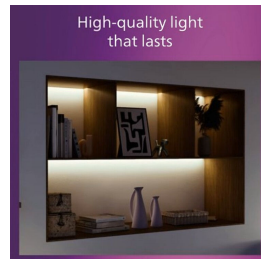

Designed for your living- and bedroom

- Create a stylish and welcoming atmosphere

Match your interior

- Add vibrancy to your room
- Compact design

Light effect

- Bright and focused beam

Material & finishing

- High quality metal material
- Durable aluminum housing

Durability

- Long life span up to 15,000 hours

Highlights

Create a stylish atmosphere

This light is designed around the latest tastes, trends and lifestyles to blend effortlessly into your décor and define the localised ambiance you have always desired.

Add vibrancy to your room

Introduce a splash of character and mark your personality into every room.

Compact design

Compact size allows luminaire to be placed in small spaces.

Bright and focused beam

Focus light on objects, a dining table or other interiors to draw attention to particular stylings.

High quality metal material

Durable and attractive metal material for a strong finish.

Durable aluminum housing

Creates a strong, clean and contemporary style for your space.

Long life span up to 15,000 hours