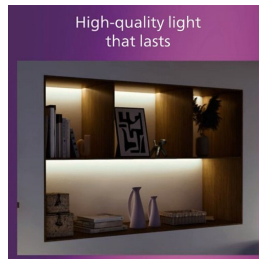

Designed for your living- and bedroom

- Create a stylish and welcoming atmosphere

Match your interior

- Add vibrancy to your room
- Compact design

Light effect

- Bright and focused beam

Material & finishing

- High quality metal material
- Durable aluminum housing

Durability

- Long life span up to 15,000 hours

Highlights

Create a stylish atmosphere

This light is designed around the latest tastes, trends and lifestyles to blend effortlessly into your décor and define the localised ambiance you have always desired.

Add vibrancy to your room

Introduce a splash of character and mark your personality into every room.

Compact design

Compact size allows luminaire to be placed in small spaces.

Bright and focused beam

Focus light on objects, a dining table or other interiors to draw attention to particular stylings.

High quality metal material

Durable and attractive metal material for a strong finish.

Durable aluminum housing

Creates a strong, clean and contemporary style for your space.

Long life span up to 15,000 hours