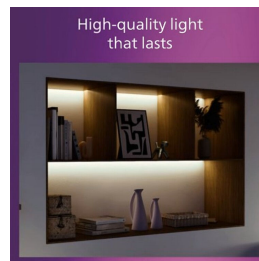

Designed for your living- and bedroom

- Create a stylish and welcoming atmosphere

Match your interior

- Add vibrancy to your room
- Compact design

Light effect

- Bright and focused beam

Material & finishing

- High quality metal material
- Durable aluminum housing

Durability

- Long life span up to 15,000 hours

Highlights

Create a stylish atmosphere

This light is designed around the latest tastes, trends and lifestyles to blend effortlessly into your décor and define the localised ambiance you have always desired.

Add vibrancy to your room

Introduce a splash of character and mark your personality into every room.

Compact design

Compact size allows luminaire to be placed in small spaces.

Bright and focused beam

Focus light on objects, a dining table or other interiors to draw attention to particular stylings.

High quality metal material

Durable and attractive metal material for a strong finish.

Durable aluminum housing

Creates a strong, clean and contemporary style for your space.

Long life span up to 15,000 hours