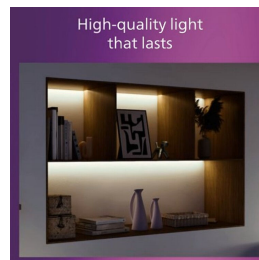

Designed for your living- and bedroom

- Create a stylish and welcoming atmosphere

Match your interior

- Compact size for small space
- Add vibrancy to your room
- Compact design

Light effect

- Bright and focused beam

Material & finishing

- High quality metal material

Durability

- Long life span up to 15,000 hours

Highlights

Create a stylish atmosphere

This light is designed around the latest tastes, trends and lifestyles to blend effortlessly into your décor and define the localised ambiance you have always desired.

Compact size for small space

Perfect for fitting into small spaces

Add vibrancy to your room

Introduce a splash of character and mark your personality into every room.

Compact design

Compact size allows luminaire to be placed in small spaces.

Bright and focused beam

Focus light on objects, a dining table or other interiors to draw attention to particular stylings.

High quality metal material

Durable and attractive metal material for a strong finish.