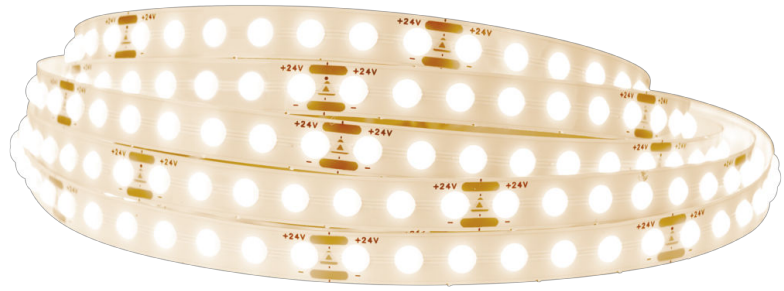

PHILIPS

Light Strip Light
Strip 5m

Light Strips

4000K

White

Dimmable

8720169394834

Superior light and style

COB dot light strip offers superior light quality and extremely good uniformity

High quality light

- EyeComfort – light that's easy on your eyes

Light effect

- Bright light with uniform distribution

Durability

Bright light with uniform distribution

To really light up your rooms, choose this uniform distribution light which throws light evenly across the space.

Specifications

Bulb characteristics

- Intended use: Indoor

Other characteristics

- Lamp current: 2000 mA

Product dimensions and weight

- Net weight: 0.045 kg
- Height: 0.15 cm
- Length: 500 cm
- Width: 0.8 cm

Service

- Warranty: 2 year(s)

Technical specifications

- Lifetime up to: 20,000 hour(s)
- Total lumen output fixture: 850
- Light color: 4000
- Mains power: DC 24
- Fixture dimmable: No
- LED: Yes
- IP code: IP20
- Class of protection: Class III