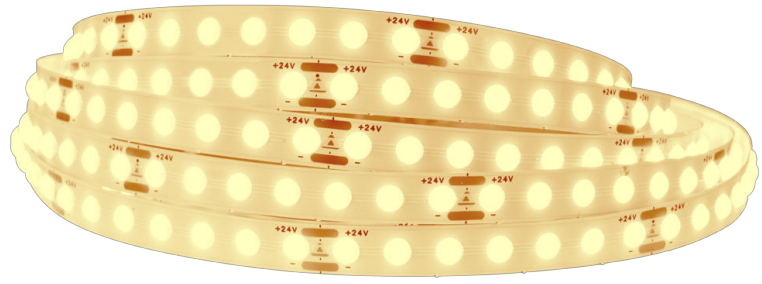

# PHILIPS

Light Strip Light  
Strip 5m

Light Strips

3000K

White

Dimmable

8720169394803

## Superior light and style

COB dot light strip offers superior light quality and extremely good uniformity