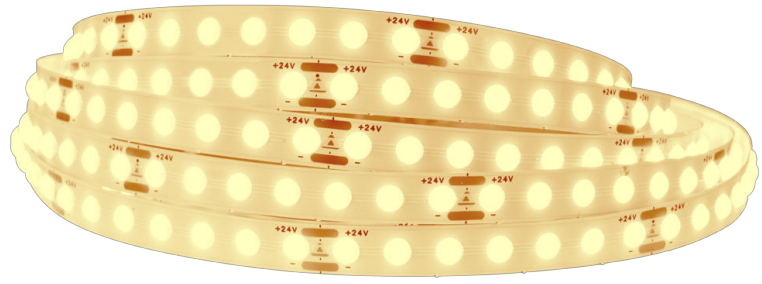

PHILIPS

Light Strip Light
Strip 5m

Light Strips

3000K

White

Dimmable

8720169394803

Superior light and style

COB dot light strip offers superior light quality and extremely good uniformity

High quality light

- EyeComfort – light that's easy on your eyes

Light effect

- Bright light with uniform distribution

Durability

- Long lasting quality, even after years

Highlights

EyeComfort – light that's easy on your eyes

Poor quality light can cause eye strain. With many of us spending time

indoors, it's more important than ever to properly light your home. Our products meet stringent test criteria including flicker, strobe, glare, colour rendition and dimming effects to ensure they meet EyeComfort requirements. This Philips LED luminaire not only delivers comfortable light, but also stays that way for the duration of their lifespan, delivering consistent light quality, output and colour for more than a decade.

Bright light with uniform distribution

To really light up your rooms, choose this uniform distribution light which throws light evenly across the space.

Specifications

Bulb characteristics

- Intended use: Indoor