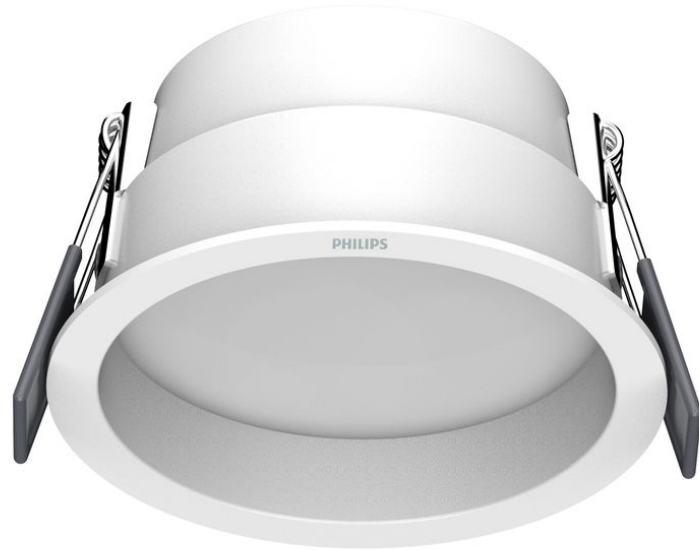

PHILIPS

Becken Recessed
Recessed Light

Recessed Lights

6500K

White

8720169355842

Superior light and style

Deep recessed for visual comfort

Match your interior

- Expressive and elegant form

Light effect

- Bright light with uniform distribution

Safety

- LED protective cover for optimal light source insulation and ensure safety

Premium quality

- EyeComfort - light that's easy on the eyes

Highlights

Expressive and elegant form

A clean, modern design provides elegance and sophistication to your rooms.

Bright light with uniform distribution

To really light up your rooms, choose this uniform distribution light which throws light evenly across the space.

decade. Switch to light that's easy on your eyes. Your eyes will thank you.

Specifications

Bulb characteristics

- Intended use: Indoor

Design and finishing

- Color: White
- Material: Aluminium

Durability

- Number of switch cycles: 12,500