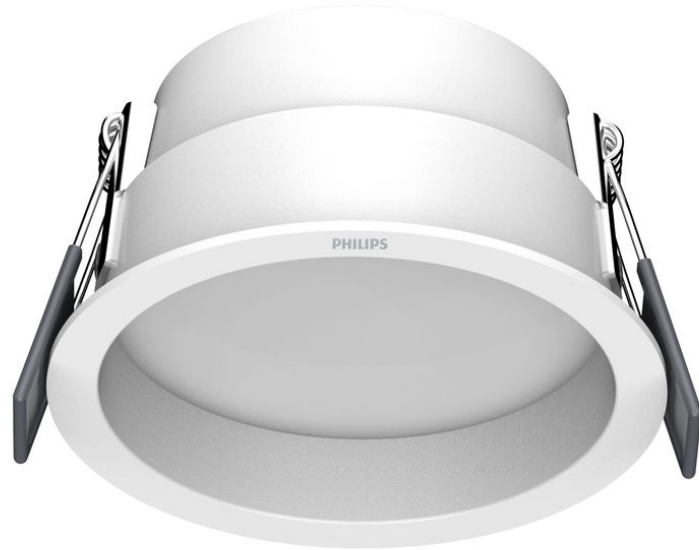

PHILIPS

Becken Recessed
Recessed Light

Recessed Lights

4000K

White

8720169355828

Superior light and style

Deep recessed for visual comfort

Match your interior

- Expressive and elegant form

Light effect

- Bright light with uniform distribution

Safety

- LED protective cover for optimal light source insulation and ensure safety

Premium quality

- EyeComfort - light that's easy on the eyes

Highlights

Expressive and elegant form

A clean, modern design provides elegance and sophistication to your rooms.

Bright light with uniform distribution

To really light up your rooms, choose this uniform distribution light which throws light evenly across the space.

decade. Switch to light that's easy on your eyes. Your eyes will thank you.

Specifications

Bulb characteristics

- Intended use: Indoor

Design and finishing

- Color: White
- Material: Aluminium

Durability

- Number of switch cycles: 12,500