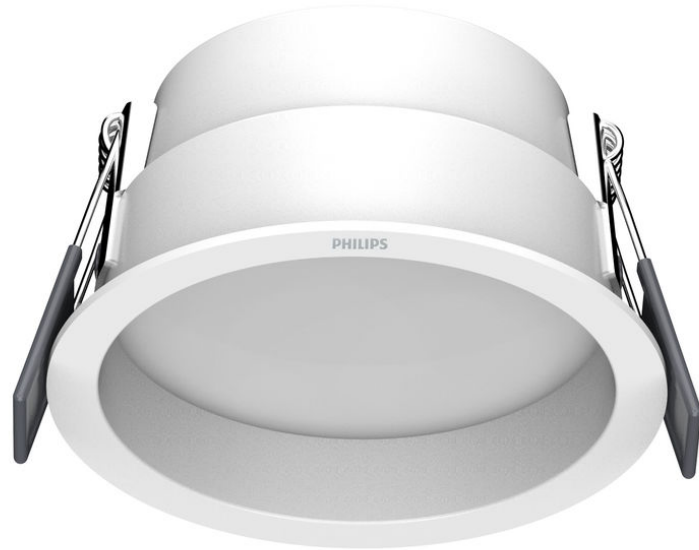

PHILIPS

Becken Recessed
Recessed Light

Recessed Lights

6500K

White

8720169355781

Superior light and style

Deep recessed for visual comfort

Match your interior

- Expressive and elegant form

Light effect

- Bright light with uniform distribution

Safety

- LED protective cover for optimal light source insulation and ensure safety

Premium quality

- EyeComfort - light that's easy on the eyes

Highlights

Expressive and elegant form

A clean, modern design provides elegance and sophistication to your rooms.

Bright light with uniform distribution

To really light up your rooms, choose this uniform distribution light which throws light evenly across the space.

decade. Switch to light that's easy on your eyes. Your eyes will thank you.

Specifications

Bulb characteristics

- Intended use: Indoor

Design and finishing

- Color: White
- Material: Aluminium

Durability

- Number of switch cycles: 12,500