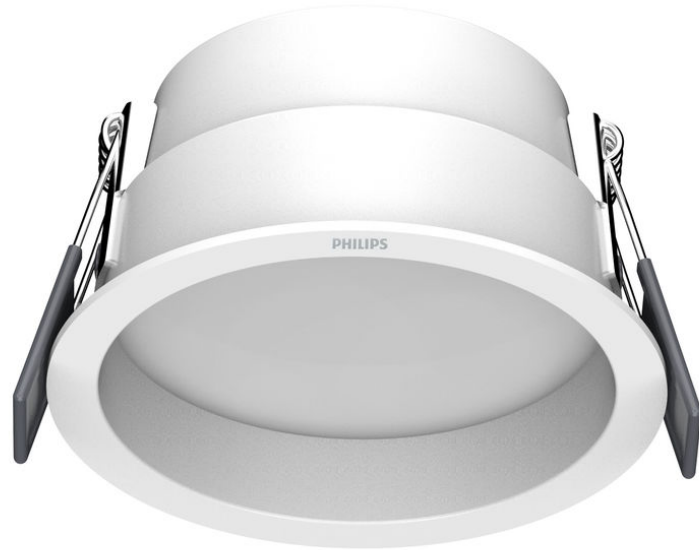

# PHILIPS

Becken Recessed  
Recessed Light

Recessed Lights

4000K

White

8720169355767

## Superior light and style

Deep recessed for visual comfort

### Safety

- LED protective cover for optimal light source insulation and ensure safety

## Design and finishing

- Color: White
- Material: Aluminium