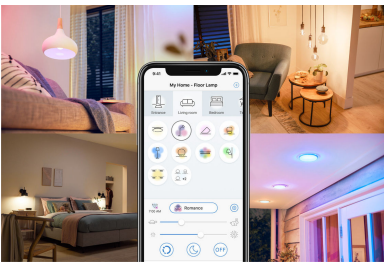

Easy setup

- Easy plug and play

Smart control

- Control from anywhere with your smartphone
- Go hands-free with voice control

Smart features

- Automate your light with schedules
- Energy monitoring
- Exclusive SpaceSense™ light that turns on with movement

Light modes

- Tunable warm to cool white and preset modes

Highlights

Easy plug and play

WiZ works with your existing Wi-Fi router, no additional gateway is needed. Simply plug in your new light, download the WiZ app and you're ready to go!

Control from anywhere

Control your WiZ lights wherever you are with smartphone. No need to worry if you've left your lights on before leaving home. WiZ app is available for iOS and Android.

Go hands-free with voice control

Control your lights with just the sound of your voice, simply enable integration with Google, Alexa or add to your Siri shortcuts.

Automate your light with schedules

Automate the lights to fit your daily or weekly routines. Schedule your light to turn on before you arrive home and keep it off when not needed.