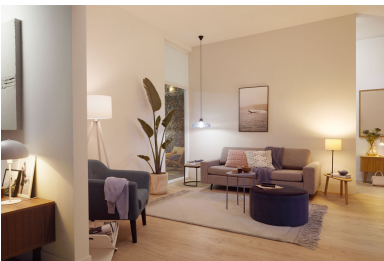

Automate your light with schedules

Automate the lights to fit your daily or weekly routines. Schedule your light to turn on before you arrive home and keep it off when not needed.