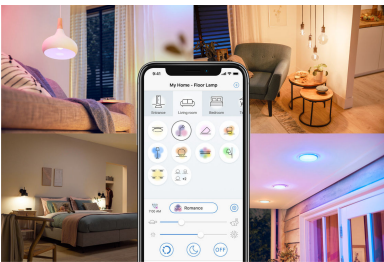

Smart lighting for your daily living

Put the spotlight on your comfort and well-being! These smart spots have the standard GU10 shape that you know and love, but their real glass lenses bring an extra touch of elegance. And they offer you something that's anything but standard: tunable white light for all your needs and moods. Schedule cool white light when you need to get things done, or cozy warm white light when you want to kick back and relax—whatever lets you live your best, most comfortable home life. All this plus control via your voice, the WiZ remote, or the WiZ app whether you're home or away. Philips Smart GU10 spots connect using your existing Wi-Fi, no there's no additional hardware, networking, or setup required.

Easy setup

- Easy plug and play

Smart control

- Control from anywhere with your smartphone

Smart features

- Automate your light with schedules
- Automate your lights. Works with Connected by WiZ products

Light modes

- Millions of colors and dynamic light modes
- Cool white light

Form factor

- Uniform light distribution

Highlights

Easy plug and play

WiZ works with your existing Wi-Fi router, no additional gateway is needed. Simply plug in your new light, download the WiZ app and you're ready to go!

Control from anywhere

Control your WiZ lights wherever you are with smartphone. No need to worry if you've left your lights on before leaving home. WiZ app is available for iOS and Android.

Automate your light with schedules