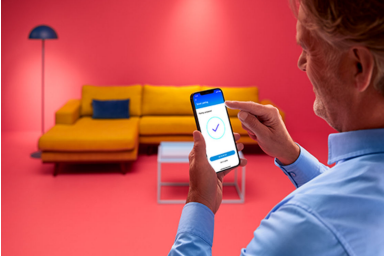

Smart lighting for your daily living

The WiZ LED globe–shape full color bulb brings smart lighting for your daily living. Use in your floor lamp or pendant lamp to create the ambience of your choice with 16 million colors as well as warm to cool white light. You can set schedules to turn lights on and off according to your daily or weekly routines, control with your smartphone or your voice and have remote access to your lights even when you're away. WiZ lights connect to your existing Wi-Fi, no additional hardware is needed.

Easy setup

- Smart lighting functionalities easy to set up

Smart control

- Control anywhere with your smartphone.

Smart features

- Preset wellbeing features
- Set up lights to follow your own schedule

Light modes

- Customize Scenes with preset dynamic light modes.

Highlights

Instant setup

Enjoy the benefits of smart features instantly, just by connecting your WiZ light to your Wi-Fi network. Control lights easily when you're away from home and scheduling lights to go on and off automatically. No need to install additional hardware such as hub or gateway!

Control from anywhere

Control your devices wherever you are with smartphone. No need to worry if you've left your devices on before leaving home. WiZ app is available for iOS and Android.

Preset wellbeing features