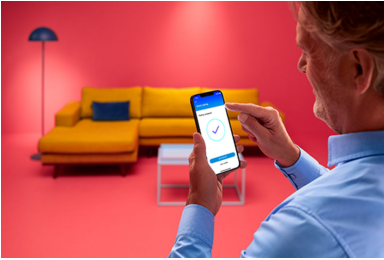

Highlights

Instant setup

Enjoy the benefits of smart features instantly, just by connecting your WiZ light to your Wi-Fi network. Control lights easily when you're away from home and scheduling lights to go on and off automatically. No need to install additional hardware such as hub or gateway!

Control from anywhere

Control your devices wherever you are with smartphone. No need to worry if you've left your devices on before leaving home. WiZ app is available for iOS and Android.