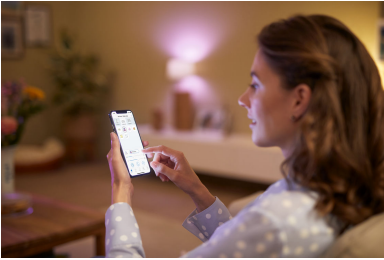

Easy control with app or voice

When Edison invented the classic incandescent filament bulb in the 1880s, he could never have imagined what Philips would be able to do with them today. These smart LED filament bulbs look great even when they're turned off, but the real magic happens when you turn them on. Fill your rooms with millions of colors and shades of white light from cozy to cool. Enjoy the classic look of vintage incandescent filament bulbs while reaping the energy-saving benefits of LED. And because they have WiZ connected technology on board, you can easily control them using your Wi-Fi and the WiZ app, remote, or your voice.

Easy setup

- Easy plug and play

Smart control

- Control anywhere with your smartphone.
- Voice control with Google Assistant, Alexa or Siri Shortcuts

Smart features

- Automate your light with schedules
- Preset wellbeing features

Light modes

- Millions of colors and dynamic light modes
- Tunable warm to cool white and preset modes

Highlights

Easy plug and play

WiZ works with your existing Wi-Fi router, no additional gateway is needed. Simply plug in your new light, download the WiZ app and you're ready to go!

Control from anywhere

Control your WiZ lights wherever you are with smartphone. No need to worry if you've left your lights on before leaving home. WiZ app is available for iOS and Android.

Voice Control