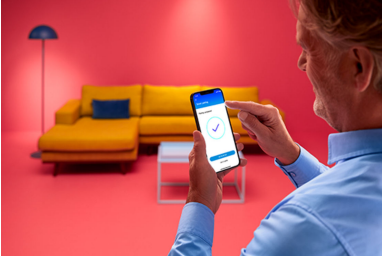

Highlights

Instant setup

Enjoy the benefits of smart features instantly, just by connecting your WiZ light to your Wi-Fi network. Control lights easily when you're away from home and scheduling lights to go on and off automatically. No need to install additional hardware such as hub or gateway!

Control from anywhere

Control your devices wherever you are with smartphone. No need to worry if you've left your devices on before leaving home. WiZ app is available for iOS and Android.