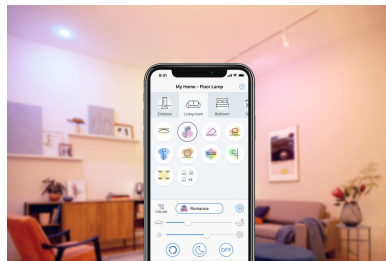

Customized Scenes

Mix different color and white lights modes to create the perfect light ambience for your daily moment. Save it and call it out anytime with app, remote or voice.