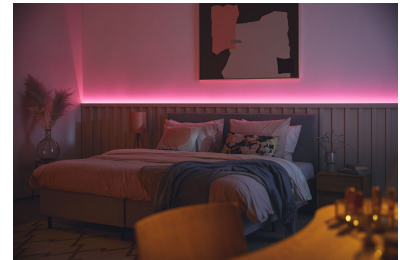

Millions of colors and dynamic light modes

Choose from a palette of millions of light colors to create an amazing atmosphere in your home. Enjoy the subtle differences that our dynamic light effects glow your environment.

Customized Scenes

Mix different color and white lights modes to create the perfect light ambience for your daily moment. Save it and call it out anytime with app, remote or voice.

Multi-application and simple installation

Simply stick to any surface you like – window displays, tray ceilings, work stations and under cabinets. Brightening up and adding Adding accent to your furniture.

Shape lights your way

There's a lot you can do a lot with this 4-meter-long strip of light. Decorate your home by cutting it to suit your space, and tape it on any surface. It even goes around corners.