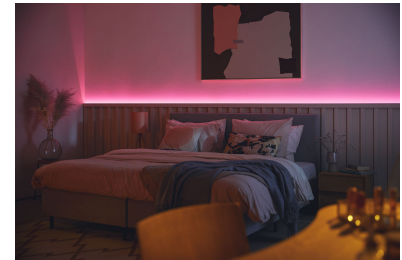

Millions of colors and dynamic light modes

Choose from a palette of millions of light colors to create an amazing atmosphere in your home. Enjoy the subtle differences that our dynamic light effects glow your environment.

Customized Scenes

Mix different color and white lights modes to create the perfect light ambience for your daily moment. Save it and call it out anytime with app, remote or voice.

Multi-application and simple installation

Simply stick to any surface you like – window displays, tray ceilings, work stations and under cabinets. Brightening up and adding Adding accent to your furniture.

Shape lights your way

There's a lot you can do a lot with this 4-meter-long strip of light. Decorate your home by cutting it to suit your space, and tape it on any surface. It even goes around corners.