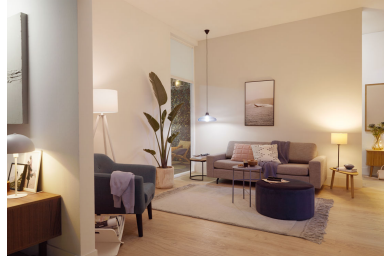

Automate your light with schedules

Automate the lights to fit your daily or weekly routines. Schedule your light to turn on before you arrive home and keep it off when not needed.