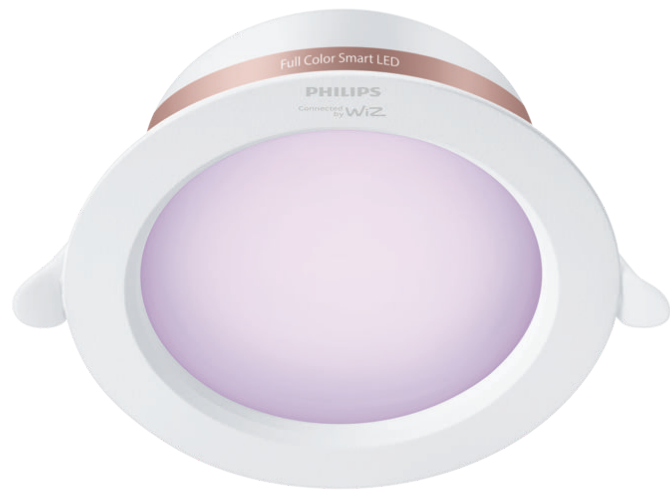

PHILIPS

5 inch recessed
downlight 10W

Smart LED

Full color

Cut out Ø120-130MM

IP20/Round/White

8719514442085

Light your favorite areas in your home with color

- Intended use: Indoor
- Lamp shape: Round

Design and finishing

- Color: White
- Material: Plastic

Durability

- Average life (at 2.7 hrs/day): 25 year(s)
- Lumen maintenance factor: 70%
- Number of switch cycles: 12,500