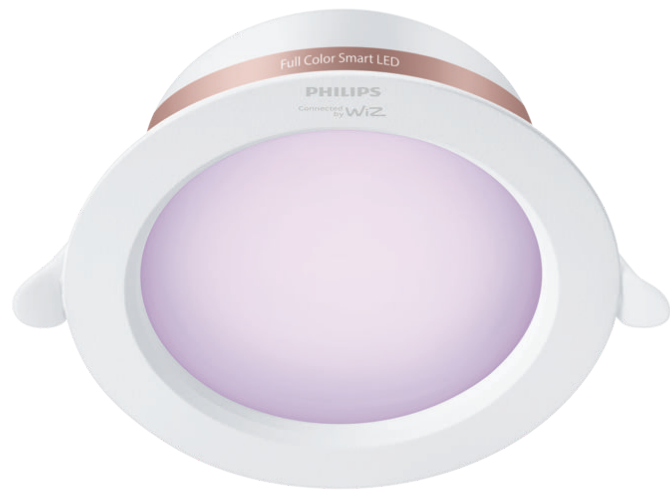

# PHILIPS

4 inch recessed  
downlight 6.5W

Smart LED

Full color

Cut out Ø95-105MM

IP20/Round/White

8719514442061

## Bulb characteristics

- Intended use: Indoor
- Lamp shape: Round

## Design and finishing

- Color: White
- Material: Plastic