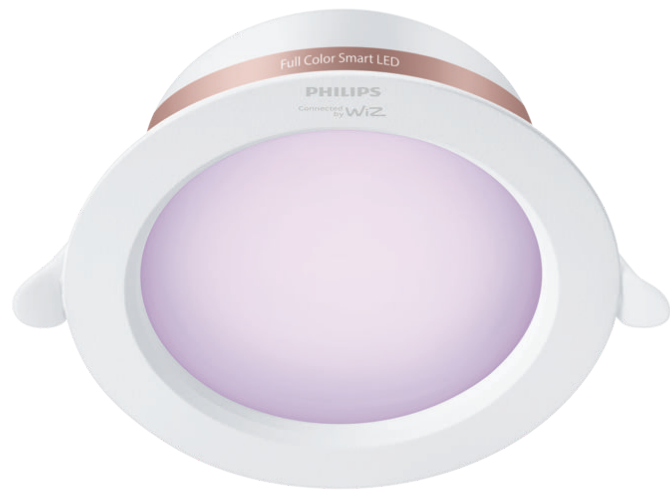

PHILIPS

4 inch recessed
downlight 6.5W

Smart LED

Full color

Cut out Ø95-105MM

IP20/Round/White

8719514442061

Light your favorite areas in your home with color

- Intended use: Indoor
- Lamp shape: Round

Design and finishing

- Color: White
- Material: Plastic

Durability

- Average life (at 2.7 hrs/day): 25 year(s)
- Lumen maintenance factor: 70%
- Number of switch cycles: 12,500