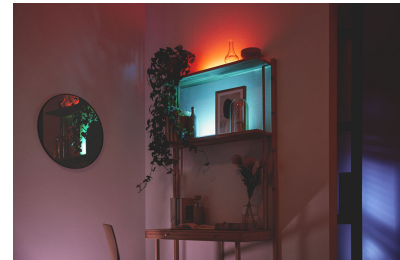

If you have a shelf or corner that needs accent lighting, try our Bar light. This slim bar radiates plenty of colors and is easy to fit in small spaces. Simply tilt it on one of its sides to adjust the light angle. Do you prefer a longer light? Connect a second bar to double the effect.

Millions of colors and dynamic light modes

Choose from a palette of millions of light colors to create an amazing atmosphere in your home. Enjoy the subtle differences that our dynamic light effects glow your environment.

Tunable warm to cool white and preset modes

Choose from a wide range of energizing cool white to soft warm white, or simply select from the preset modes such as Focus and Relax to create the best ambience for your activities.

Customized Scenes

Mix different color and white lights modes to create the perfect light ambience for your daily moment. Save it and call it out anytime with app, remote or voice.

Versatile bar light

Tilt this light bar at an angle to shine its colorful light on a cabinet or shelf. Amplify beautiful accent lighting in any corner or wall by connecting two light bars. Cable included.