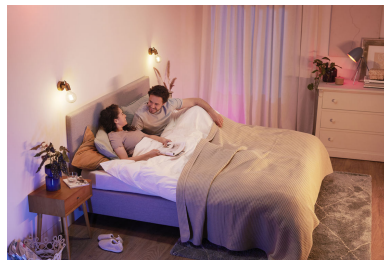

Preset wellbeing features

Use the preset wellbeing features in the WiZ app to and enjoy the lighting pattern best suited for your circadian rhythm through the day. WiZ will provides you bright daylight when you need to get energized and focus, and transition smoothly to soft warm white to help you relax and sleep better.