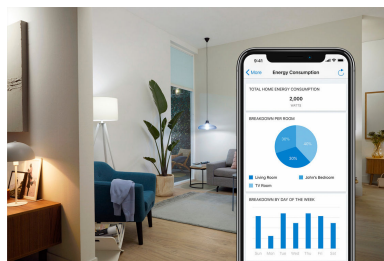

Control from anywhere

Control your WiZ lights wherever you are with smartphone. No need to worry if you've left your lights on before leaving home. WiZ app is available for iOS and Android.

Go hands-free with voice control

Control your lights with just the sound of your voice, simply enable integration with Google, Alexa or add to your Siri shortcuts.

Smart dimming

Dim your lights to your desired brightness level via your smartphone, remote or your voice. No need to install an expensive dimmer.

Automate your light with schedules

Automate the lights to fit your daily or weekly routines. Schedule your light to turn on before you arrive home and keep it off when not needed.

Energy monitoring

The WiZ app keeps records of the energy consumption of your lights. View your weekly or daily report and plan your lighting wisely for an optimized energy consumption at home.

Cool white light

Brighten up your home with energizing cool white light. A smart light that simply adapts to your daily activities.

Uniform light distribution

Get even light throughout the room with this light, which uniformly distributes its soft, bright light throughout the room.