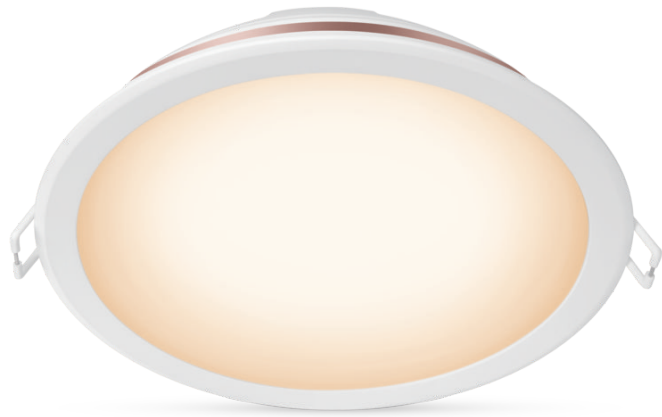

# PHILIPS

6 inch recessed  
downlight 17W

Smart LED

Tunable white

Cut out Ø146-155MM

IP20/Round/White

8719514336674

## Choose from warm or cool white light

Get tunable light in any shade of warm or cool white with the Philips Smart LED 6-inch recessed downlight. This light is WiZ connected. Use with your existing Wi-Fi to control with the WiZ app or your voice.