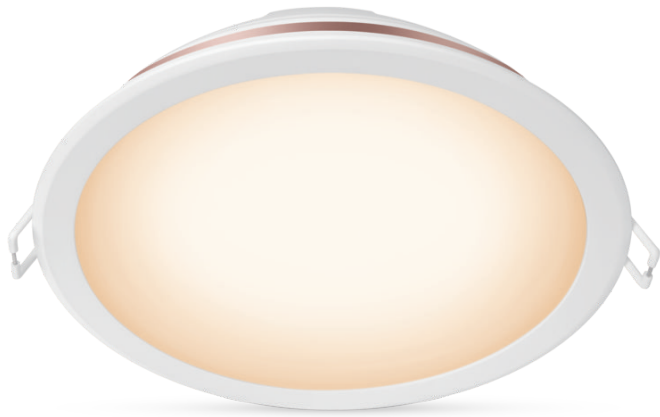

# PHILIPS

6 inch recessed  
downlight 17W

Smart LED

Tunable white

Cut out Ø146-155MM

IP20/Round/White

8719514336674

## Choose from warm or cool white light

Get tunable light in any shade of warm or cool white with the Philips Smart LED 6-inch recessed downlight. This light is WiZ connected. Use with your existing Wi-Fi to control with the WiZ app or your voice.