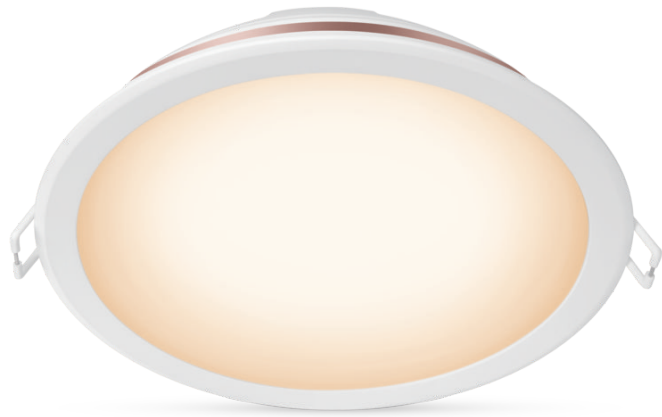

PHILIPS

6 inch recessed
downlight 17W

Smart LED

Tunable white

Cut out Ø146-155MM

IP20/Round/White

8719514336674

Choose from warm or cool white light

Get tunable light in any shade of warm or cool white with the Philips Smart LED 6-inch recessed downlight. This light is WiZ connected. Use with your existing Wi-Fi to control with the WiZ app or your voice.

Specifications

Bulb characteristics

- Intended use: Indoor

Design and finishing

- Color: White
- Material: Plastic

Durability

- Average life (at 2.7 hrs/day): 15 year(s)
- Lumen maintenance factor: 70%
- Number of switch cycles: 7,500