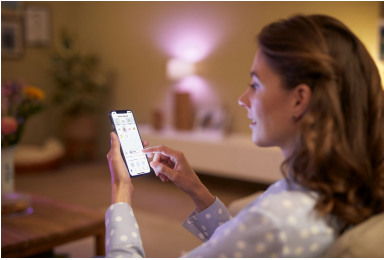

Easy setup

- Easy plug and play

Smart control

- Control from anywhere with your smartphone
- Go hands-free with voice control

Smart features

- Automate your light with schedules
- Preset wellbeing features
- Energy monitoring

Light modes

- Tunable warm to cool white and preset modes
- Customize Scenes with preset dynamic light modes

Highlights

Easy plug and play

WiZ works with your existing Wi-Fi router, no additional gateway is needed. Simply plug in your new light, download the WiZ app and you're ready to go!

Control from anywhere

Control your WiZ lights wherever you are with smartphone. No need to worry if you've left your lights on before leaving home. WiZ app is available for iOS and Android.

Go hands-free with voice control