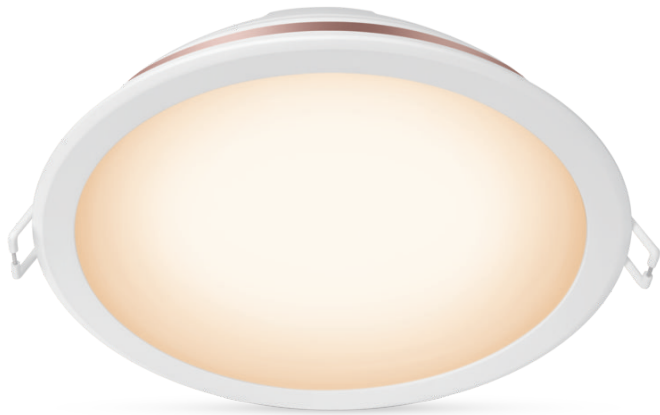

PHILIPS

6 inch recessed
downlight 17W

Smart LED

Tunable white

Cut out Ø146-155MM

IP20/Round/White

8719514336674

Choose from warm or cool white light

Get tunable light in any shade of warm or cool white with the Philips Smart LED 6-inch recessed downlight. This light is WiZ connected. Use with your existing Wi-Fi to control with the WiZ app or your voice.

Specifications

Bulb characteristics

- Intended use: Indoor

Design and finishing

- Color: White
- Material: Plastic

Durability

- Average life (at 2.7 hrs/day): 15 year(s)
- Lumen maintenance factor: 70%
- Number of switch cycles: 7,500