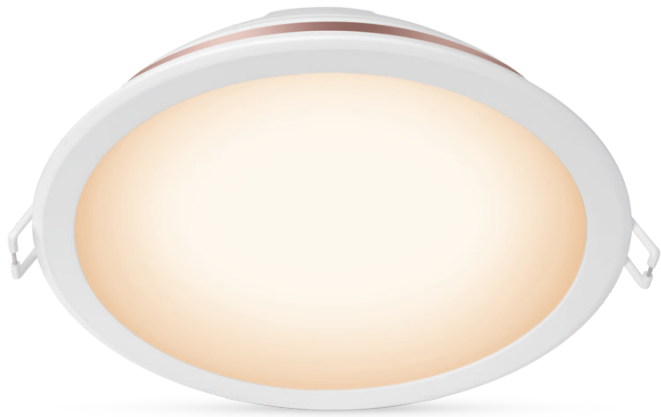

PHILIPS

5 inch recessed
downlight 12.5W

Smart LED

Tunable white

Cut out Ø121-130MM

IP20/Round/White

8719514336650

Choose from warm or cool white light

The tunable, warm or cool white light of the Philips Smart LED 5-inch recessed downlight brings smart light to any room in your home. Use with your existing Wi-Fi to control with the WiZ app or your voice.

Specifications

Bulb characteristics

- Intended use: Indoor

Design and finishing

- Color: White
- Material: Plastic

Durability

- Average life (at 2.7 hrs/day): 15 year(s)
- Lumen maintenance factor: 70%
- Number of switch cycles: 7,500