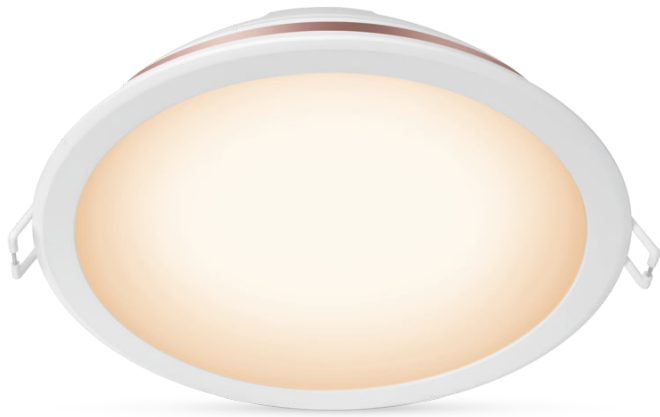

PHILIPS

5 inch recessed
downlight 12.5W

Smart LED

Tunable white

Cut out Ø121-130MM

IP20/Round/White

8719514336650

Choose from warm or cool white light

The tunable, warm or cool white light of the Philips Smart LED 5-inch recessed downlight brings smart light to any room in your home. Use with your existing Wi-Fi to control with the WiZ app or your voice.

Specifications

Bulb characteristics

- Intended use: Indoor

Design and finishing

- Color: White
- Material: Plastic

Durability

- Average life (at 2.7 hrs/day): 15 year(s)
- Lumen maintenance factor: 70%
- Number of switch cycles: 7,500