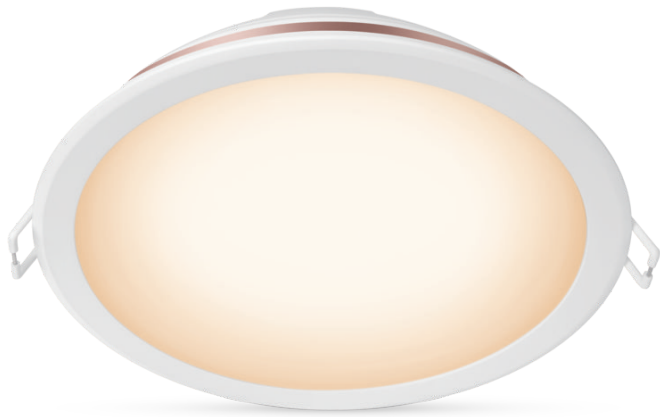

# PHILIPS

5 inch recessed  
downlight 12.5W

Smart LED

Tunable white

Cut out Ø121-130MM

IP20/Round/White

8719514336650

## Choose from warm or cool white light

The tunable, warm or cool white light of the Philips Smart LED 5-inch recessed downlight brings smart light to any room in your home. Use with your existing Wi-Fi to control with the WiZ app or your voice.