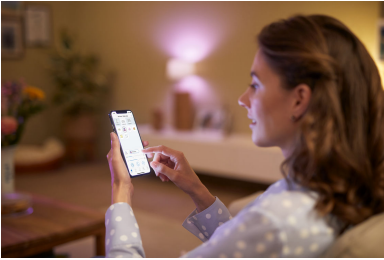

Get any shade of tunable, warm or cool white light in your home with the Philips Smart LED 4-inch recessed downlight. Use with your existing Wi-Fi to control with the WiZ app or your voice.

Easy setup

- Easy plug and play

Smart control

- Control from anywhere with your smartphone
- Go hands-free with voice control

Smart features

- Automate your light with schedules
- Preset wellbeing features
- Energy monitoring

Light modes

- Tunable warm to cool white and preset modes
- Customize Scenes with preset dynamic light modes

Highlights

Easy plug and play

WiZ works with your existing Wi-Fi router, no additional gateway is needed. Simply plug in your new light, download the WiZ app and you're ready to go!

Control from anywhere

Control your WiZ lights wherever you are with smartphone. No need to worry if you've left your lights on before leaving home. WiZ app is available for iOS and Android.

Go hands-free with voice control