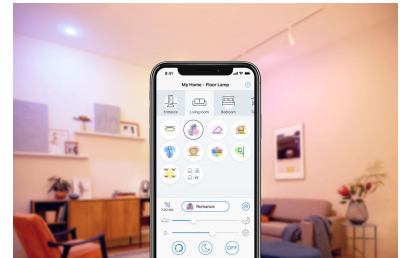

Control your lights with just the sound of your voice, simply enable integration with Google, Alexa or add to your Siri shortcuts.

Automate your light with schedules

Automate the lights to fit your daily or weekly routines. Schedule your light to turn on before you arrive home and keep it off when not needed.

Preset wellbeing features

Use the preset wellbeing features in the WiZ app to and enjoy the lighting pattern best suited for your circadian rhythm through the day. WiZ will provides you bright daylight when you need to get energized and focus, and transition smoothly to soft warm white to help you relax and sleep better.

Energy monitoring

The WiZ app keeps records of the energy consumption of your lights. View your weekly or daily report and plan your lighting wisely for an optimized energy consumption at home.

Tunable warm to cool white and preset modes

Choose from a wide range of energizing cool white to soft warm white, or simply select from the preset modes such as Focus and Relax to create the best ambience for your activities.

Customized Scenes

Mix different color and white lights modes to create the perfect light ambience for your daily moment. Save it and call it out anytime with app, remote or voice.