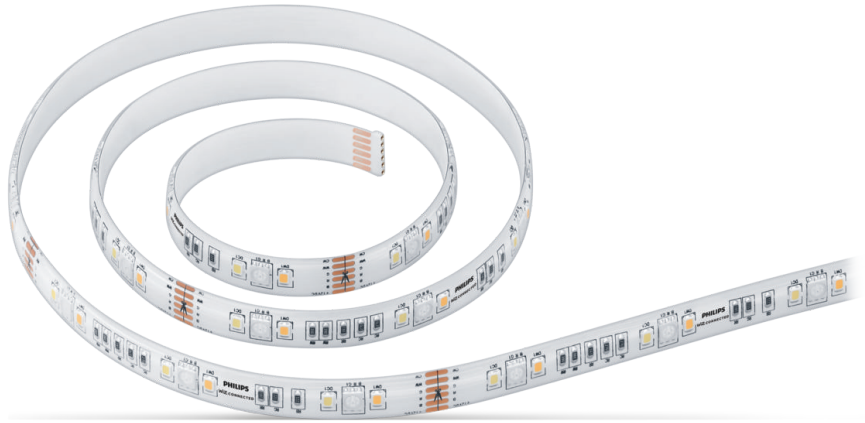

PHILIPS

LED Strip Starter kit
2m

Smart LED

Color & Tunable White

Low Voltage

IP20/Pu-coating

8719514268432

Colorful light that matches your mood

The Philips smart LED 2-metre strip starter kit gives you everything you need to get bright, full-color smart light. Cut the flexible strip to size to add indirect, linear lighting to any space. This LED strip is WiZ connected. Use with your existing Wi-Fi to control with the WiZ app or your voice.

Smart devices

- Shape lights your way

Light modes

- Tunable warm to cool white and preset modes
- Millions of colors and dynamic light modes
- Customize Scenes with preset dynamic light modes.

Highlights

Easy plug and play