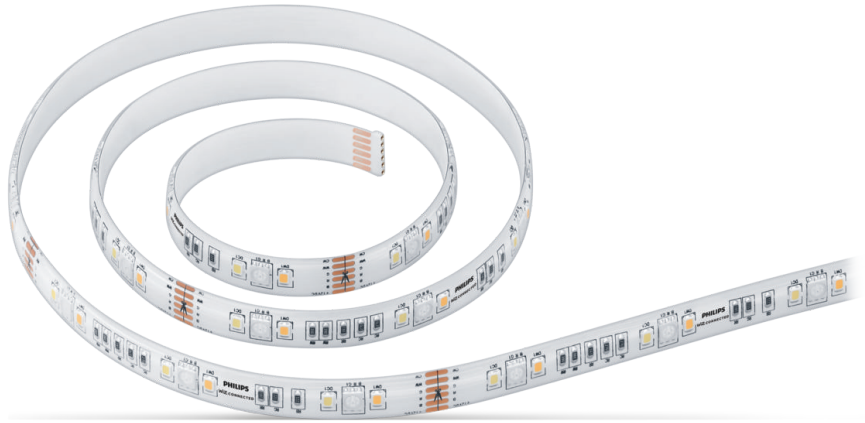

# PHILIPS

LED Strip Starter kit  
2m

Smart LED

Color & Tunable White

Low Voltage

IP20/Pu-coating

8719514268432

## Colorful light that matches your mood

The Philips smart LED 2-metre strip starter kit gives you everything you need to get bright, full-color smart light. Cut the flexible strip to size to add indirect, linear lighting to any space. This LED strip is WiZ connected. Use with your existing Wi-Fi to control with the WiZ app or your voice.