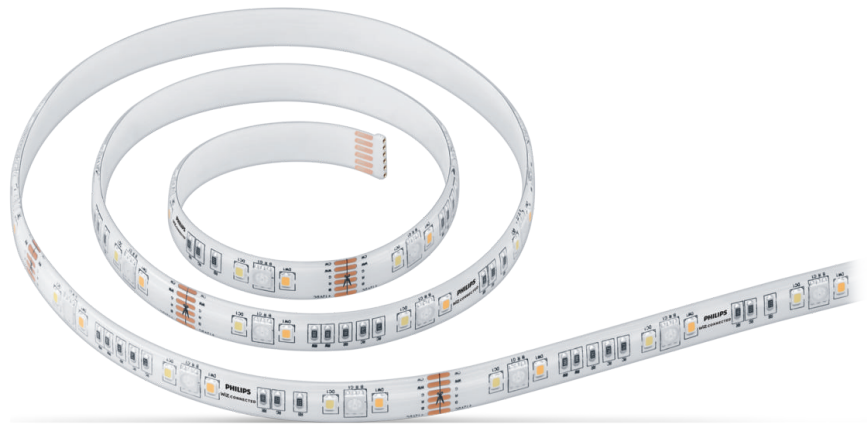

PHILIPS

LED Strip Starter kit
2m

Smart LED

Color & Tunable White

Low Voltage

IP20/Pu-coating

8719514268432

Colorful light that matches your mood

The Philips smart LED 2-metre strip starter kit gives you everything you need to get bright, full-color smart light. Cut the flexible strip to size to add indirect, linear lighting to any space. This LED strip is WiZ connected. Use with your existing Wi-Fi to control with the WiZ app or your voice.

Smart devices

- Shape lights your way

Light modes

- Tunable warm to cool white and preset modes
- Millions of colors and dynamic light modes
- Customize Scenes with preset dynamic light modes.

Highlights

Easy plug and play