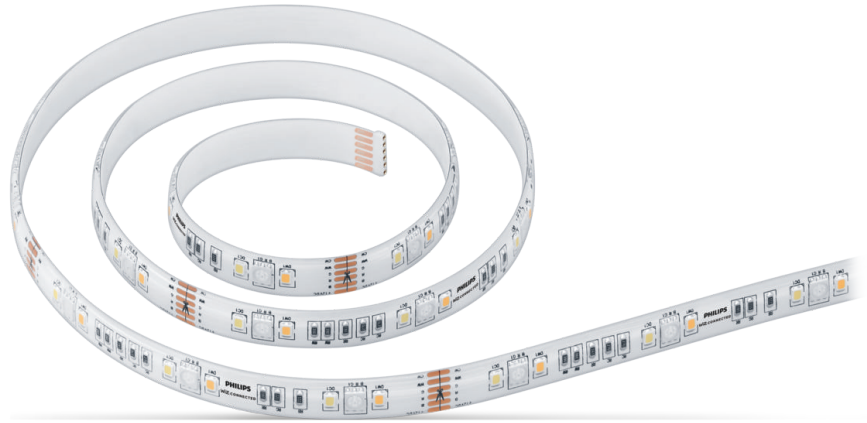

PHILIPS

LED Strip Starter kit
2m

Smart LED

Color & Tunable White

Low Voltage

IP20/Pu-coating

8719514268432

Colorful light that matches your mood

The Philips smart LED 2-metre strip starter kit gives you everything you need to get bright, full-color smart light. Cut the flexible strip to size to add indirect, linear lighting to any space. This LED strip is WiZ connected. Use with your existing Wi-Fi to control with the WiZ app or your voice.

Smart devices

- Shape lights your way

Light modes

- Tunable warm to cool white and preset modes
- Millions of colors and dynamic light modes
- Customize Scenes with preset dynamic light modes.

Highlights

Easy plug and play