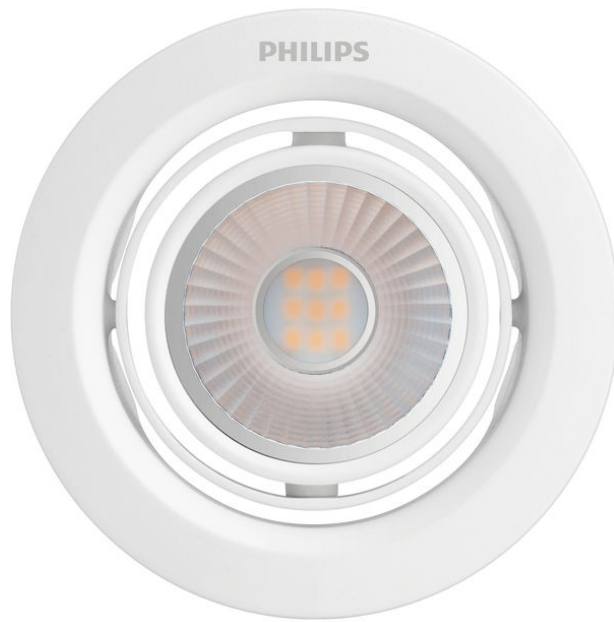

# PHILIPS

Pomeron Recessed  
Light

Recessed Lights

4000K

White

59776/31/H3

## Essential lighting for a bright home

Manipulate the direction of your light in different ways with Philips Pomeron LED spotlight's adjustable head in 2 axis rotation. With a stylish white design that enhances your décor, bask in strong, focused beam with an accented feel.

### Easy to Experience

- Adjustable light angle

## Design and finishing

- Color: White
- Material: Metal, Plastic