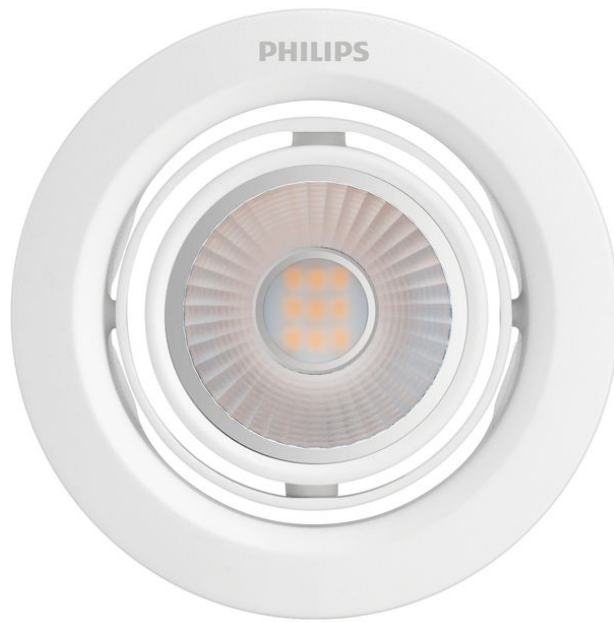

PHILIPS

Pomeron Recessed
Light

Recessed Lights

4000K

White

59776/31/H3

Essential lighting for a bright home

Manipulate the direction of your light in different ways with Philips Pomeron LED spotlight's adjustable head in 2 axis rotation. With a stylish white design that enhances your décor, bask in strong, focused beam with an accented feel.

Easy to Experience

- Adjustable light angle

Energy saving

- Built-in Philips conventional ballast

Highlights

Adjustable light angle

Energy efficient, long lasting

Specifications

Bulb characteristics

- Intended use: Indoor

Design and finishing

- Color: White
- Material: Metal, Plastic

Durability

- Number of switch cycles: 7,500

Environmental

- Disposal of the product: At the end of (economic) life, dispose the product according to local rules and do not dispose the product with regular household waste. The correct disposal of your product will help prevent potential negative consequences for the environment and human health.

Extra feature/accessory incl.

- Adjustable spot head: Yes
- Dimmable with remote control: No
- LED integrated: Yes
- Remote control included: No

Light characteristics

- Beam angle: 30 degree(s)
- Color consistency: 5 SDCM
- Color rendering index (CRI): 80