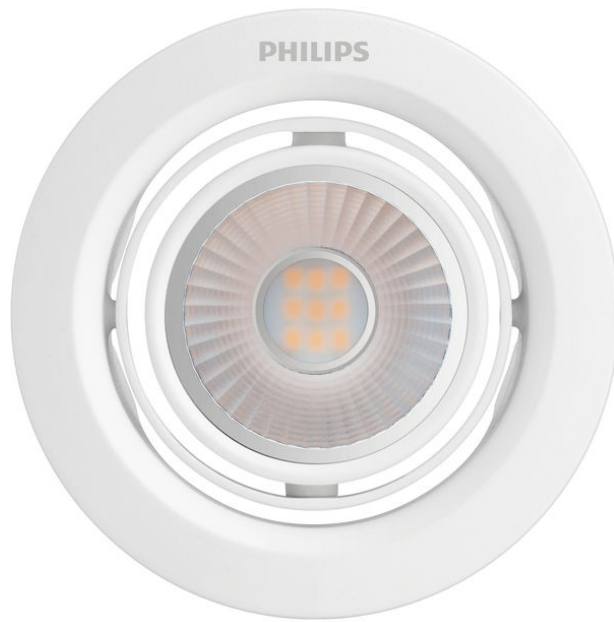

# PHILIPS

Pomeron Recessed  
Light

Recessed Lights

4000K

White

59776/31/H3

## Essential lighting for a bright home

Manipulate the direction of your light in different ways with Philips Pomeron LED spotlight's adjustable head in 2 axis rotation. With a stylish white design that enhances your décor, bask in strong, focused beam with an accented feel.

### Easy to Experience

- Adjustable light angle

### Design and finishing

- Color: White
- Material: Metal, Plastic