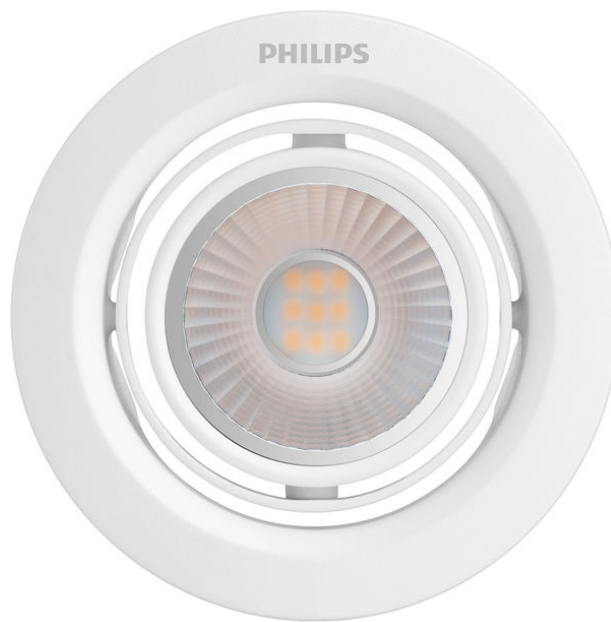

# PHILIPS

Pomeron Recessed  
Light

Recessed Lights

2700K

White

59776/31/H0

## Essential lighting for a bright home

Manipulate the direction of your light in different ways with Philips Pomeron LED spotlight's adjustable head in 2 axis rotation. With a stylish white design that enhances your décor, bask in strong, focused beam with an accented feel.

### Easy to Experience

- Adjustable light angle

## Design and finishing

- Color: White
- Material: Metal, Plastic