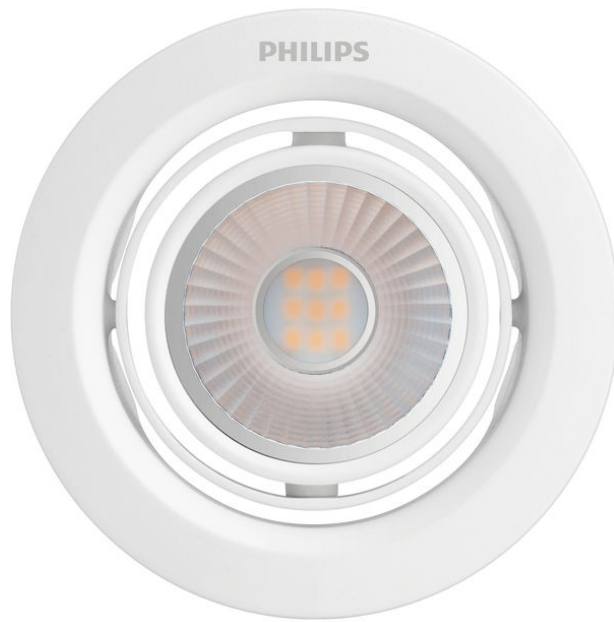

# PHILIPS

Pomeron Recessed  
Light

Recessed Lights

2700K

White

59776/31/H0

## Essential lighting for a bright home

Manipulate the direction of your light in different ways with Philips Pomeron LED spotlight's adjustable head in 2 axis rotation. With a stylish white design that enhances your décor, bask in strong, focused beam with an accented feel.

### Easy to Experience

- Adjustable light angle

## Design and finishing

- Color: White
- Material: Metal, Plastic