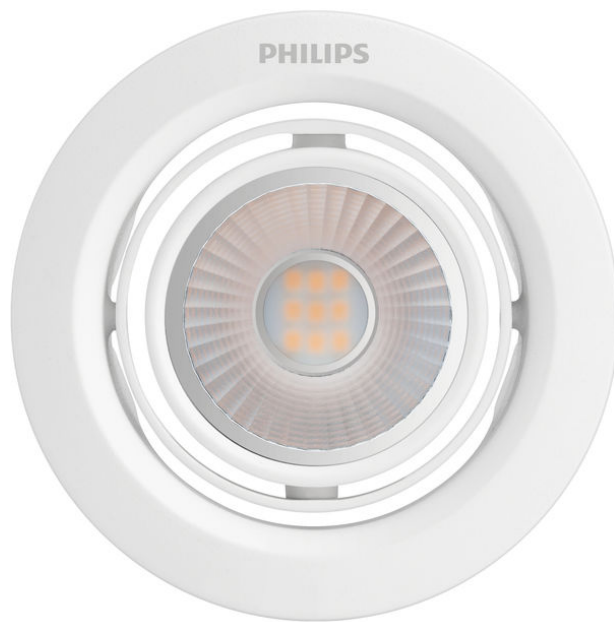

# PHILIPS

Pomeron Recessed  
Light

Recessed Lights

2700K

White

59776/31/H0

## Essential lighting for a bright home

Manipulate the direction of your light in different ways with Philips Pomeron LED spotlight's adjustable head in 2 axis rotation. With a stylish white design that enhances your décor, bask in strong, focused beam with an accented feel.

### Easy to Experience

- Adjustable light angle

## Design and finishing

- Color: White
- Material: Metal, Plastic