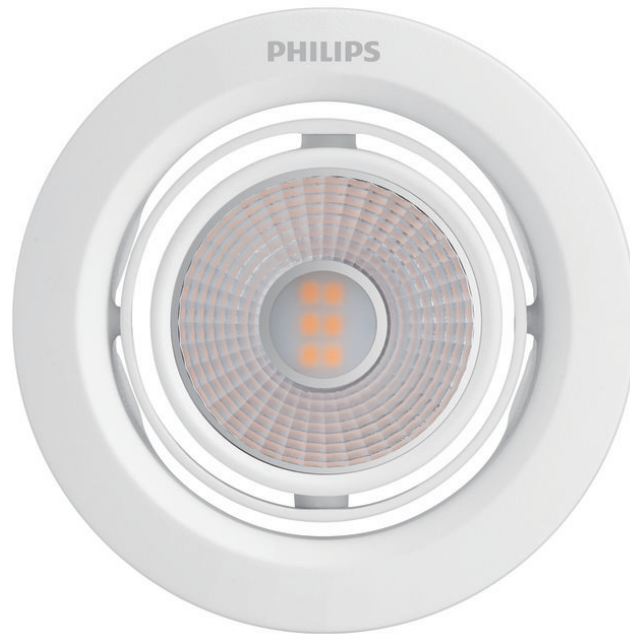

PHILIPS

Pomeron Recessed
Light

Recessed Lights

4000K

White

59775/31/H3

Essential lighting for a bright home

Manipulate the direction of your light in different ways with Philips Pomeron LED spotlight's adjustable head in 2 axis rotation. With a stylish white design that enhances your décor, bask in strong, focused beam with an accented feel.

Easy to Experience

- Adjustable light angle

Energy saving

- Built-in Philips conventional ballast

Highlights

Adjustable light angle

Energy efficient, long lasting

Specifications

Bulb characteristics

- Intended use: Indoor

Design and finishing

- Color: White
- Material: Metal, Plastic

Durability

- Number of switch cycles: 7,500

Environmental

- Disposal of the product: At the end of (economic) life, dispose the product according to local rules and do not dispose the product with regular household waste. The correct disposal of your product will help prevent potential negative consequences for the environment and human health.

Extra feature/accessory incl.

- Adjustable spot head: Yes
- Dimmable with remote control: No
- LED integrated: Yes
- Remote control included: No

Light characteristics

- Beam angle: 30 degree(s)
- Color consistency: 5 SDCM
- Color rendering index (CRI): 80