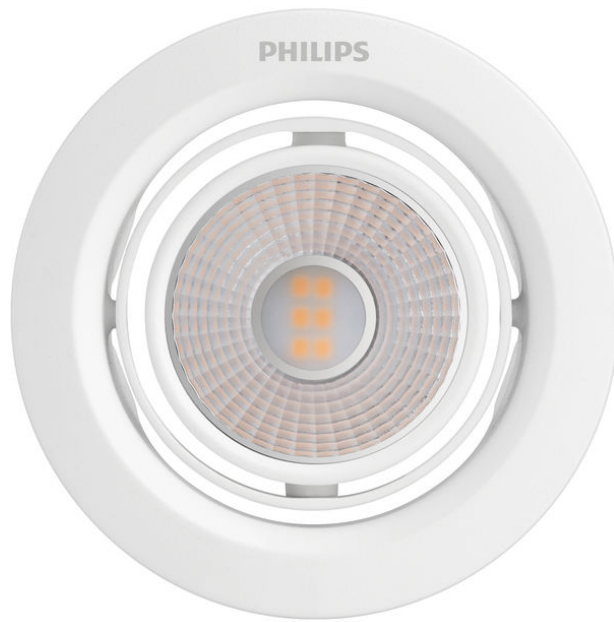

# PHILIPS

Pomeron Recessed  
Light

Recessed Lights

2700K

White

59775/31/HO

## Essential lighting for a bright home

Manipulate the direction of your light in different ways with Philips Pomeron LED spotlight's adjustable head in 2 axis rotation. With a stylish white design that enhances your décor, bask in strong, focused beam with an accented feel.

### Easy to Experience

- Adjustable light angle

## Design and finishing

- Color: White
- Material: Metal, Plastic