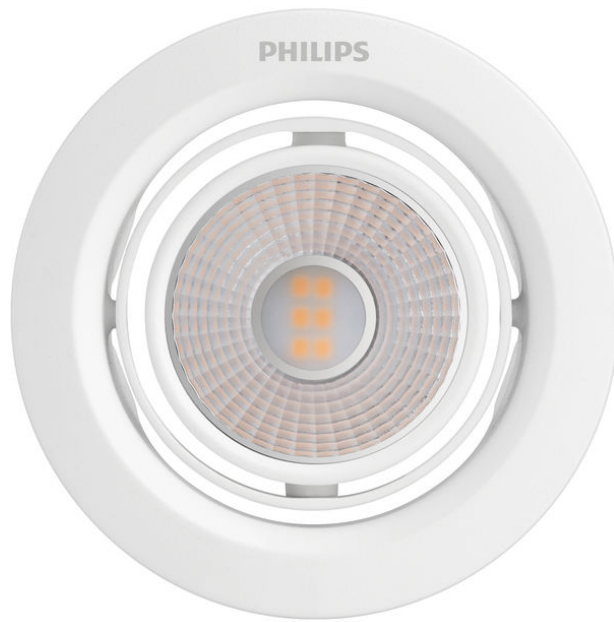

PHILIPS

Pomeron Recessed
Light

Recessed Lights

2700K

White

59775/31/HO

Essential lighting for a bright home

Manipulate the direction of your light in different ways with Philips Pomeron LED spotlight's adjustable head in 2 axis rotation. With a stylish white design that enhances your décor, bask in strong, focused beam with an accented feel.

Easy to Experience

- Adjustable light angle

Energy saving

- Built-in Philips conventional ballast

Highlights

Adjustable light angle

Energy efficient, long lasting

Specifications

Bulb characteristics

- Intended use: Indoor

Design and finishing

- Color: White
- Material: Metal, Plastic

Durability

- Number of switch cycles: 7,500

Environmental

- Disposal of the product: At the end of (economic) life, dispose the product according to local rules and do not dispose the product with regular household waste. The correct disposal of your product will help prevent potential negative consequences for the environment and human health.

Extra feature/accessory incl.

- Adjustable spot head: Yes
- Dimmable with remote control: No
- LED integrated: Yes
- Remote control included: No

Light characteristics

- Beam angle: 30 degree(s)
- Color consistency: 5 SDCM
- Color rendering index (CRI): 80