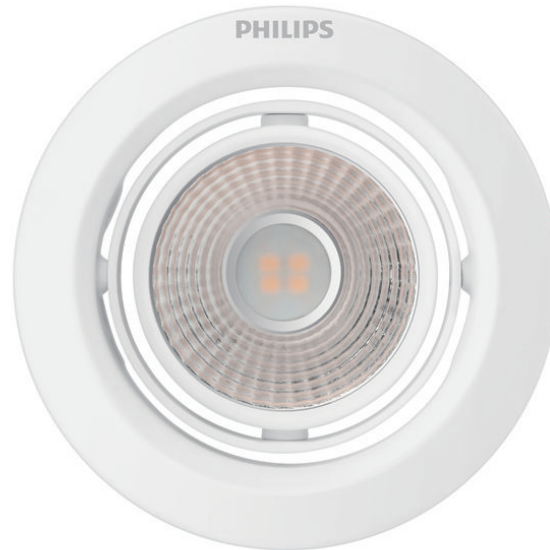

# PHILIPS

Pomeron Recessed  
Light

Recessed Lights

4000K

White

59774/31/H3

## Essential lighting for a bright home

Manipulate the direction of your light in different ways with Philips Pomeron LED spotlight's adjustable head in 2 axis rotation. With a stylish white design that enhances your décor, bask in strong, focused beam with an accented feel.

### Easy to Experience

- Adjustable light angle

## Design and finishing

- Color: White
- Material: Metal, Plastic