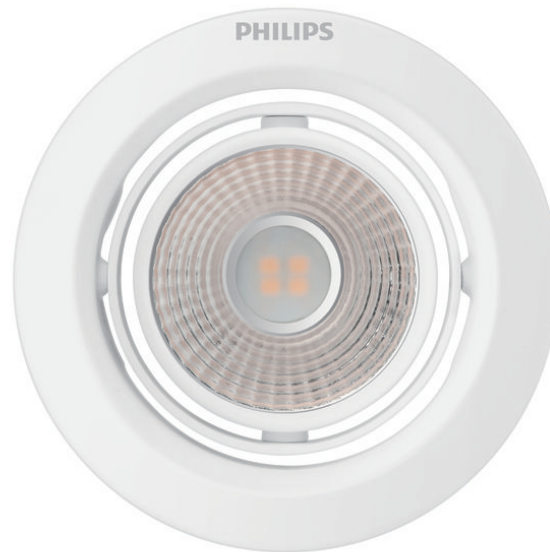

# PHILIPS

Pomeron Recessed  
Light

Recessed Lights

4000K

White

59774/31/H3

## Essential lighting for a bright home

Manipulate the direction of your light in different ways with Philips Pomeron LED spotlight's adjustable head in 2 axis rotation. With a stylish white design that enhances your décor, bask in strong, focused beam with an accented feel.

### Easy to Experience

- Adjustable light angle

## Design and finishing

- Color: White
- Material: Metal, Plastic