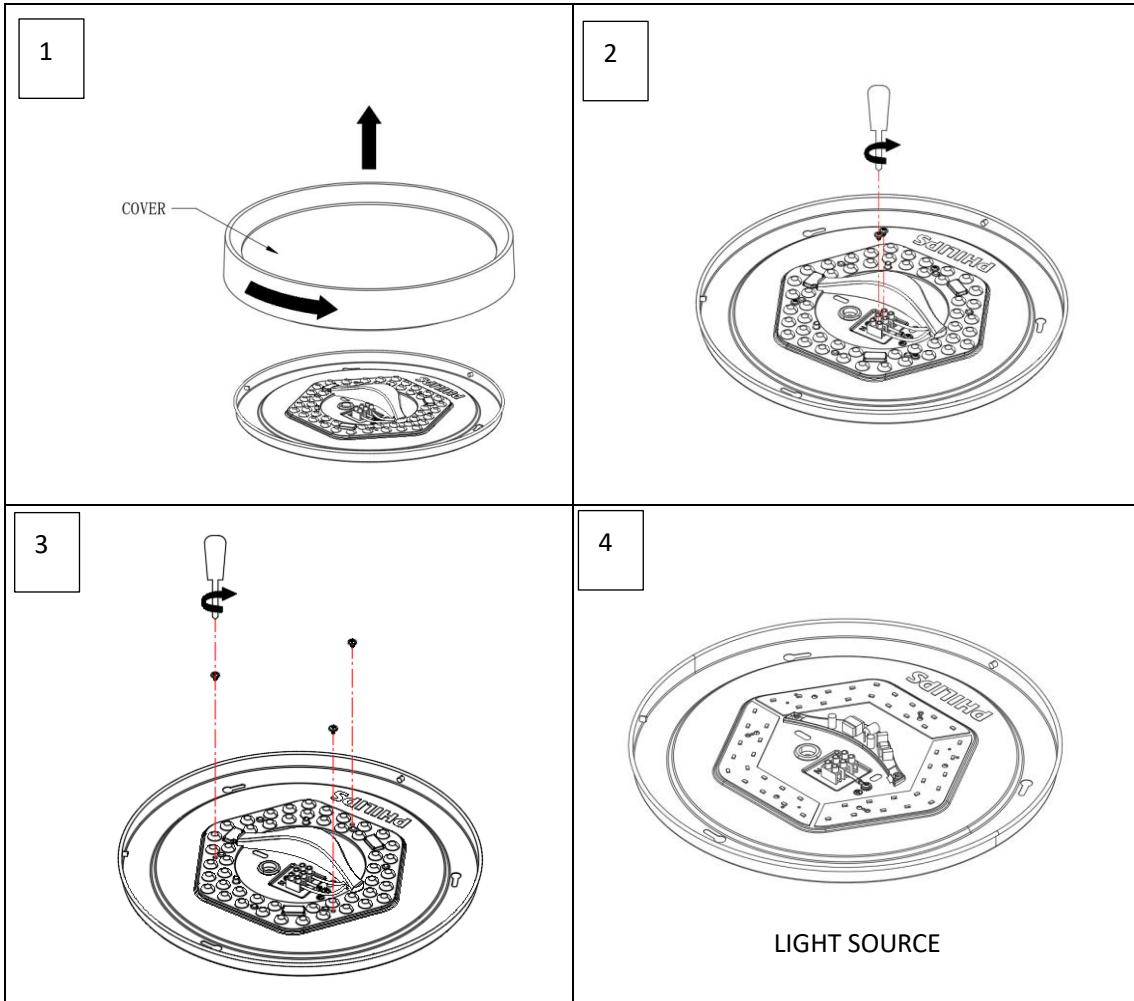

1. Dismantling:

a. Part list:

Plastic part	Electrical part	Metal part
Cover 	PCB 	Base 
Lens 	Wire 	Screws 
Other small plastic part: 	Other small electrical part 	Other small metal part
-Driver box 		
-Connector		
-Terminal block		
-Others		

PHILIPS

Signify
I.B.R.S / C.C.R.I. Numero 10461
5600 VB Eindhoven, The
Netherlands
Service Hotline:00800-74454775
© 2021 Signify Holding

b. Dismantling:

2. Light Source Replaceable description

Non-user replaceable: