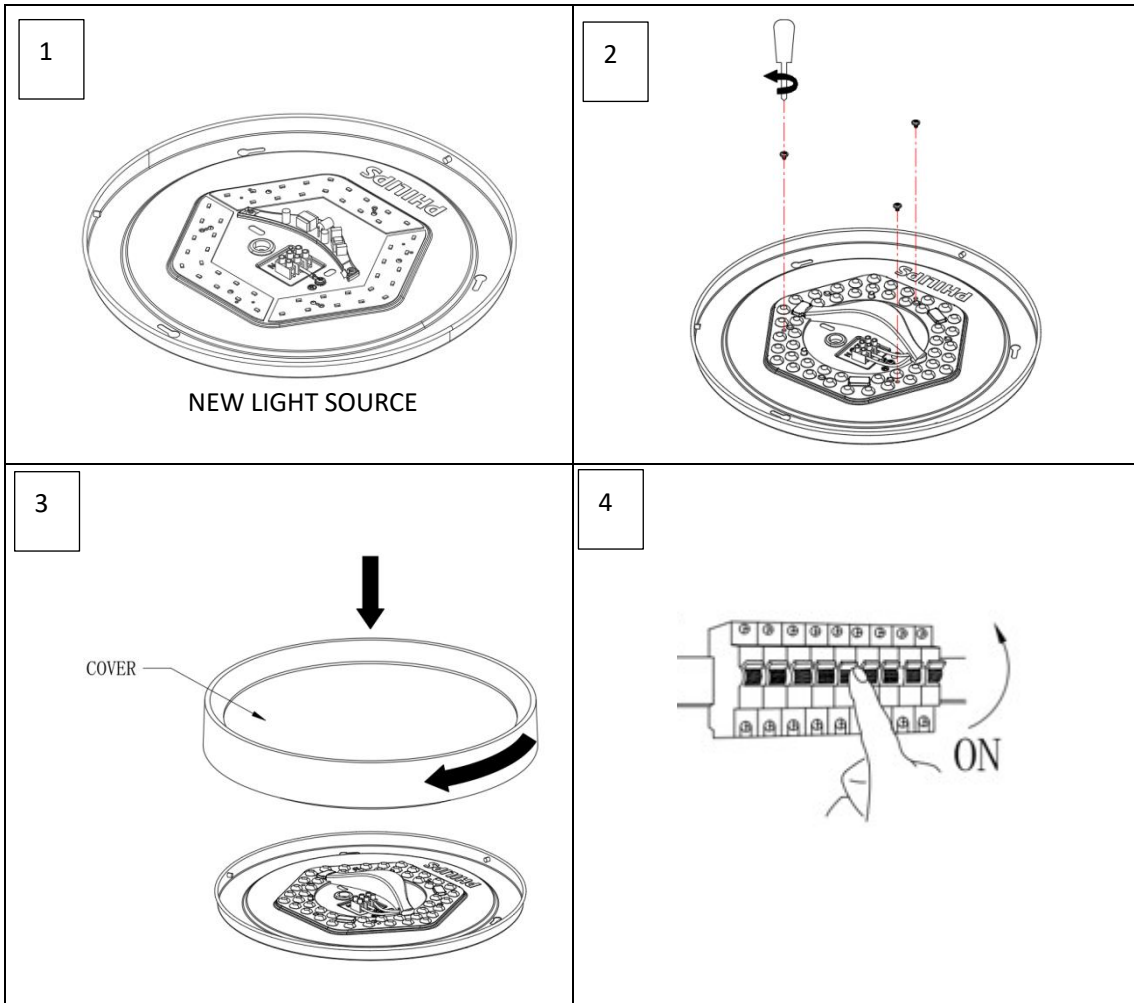

b. New Light Source Assembly Instruction:

Philips and the Philips shield Emblem are registered trademarks of Koninklijke Philips N.V