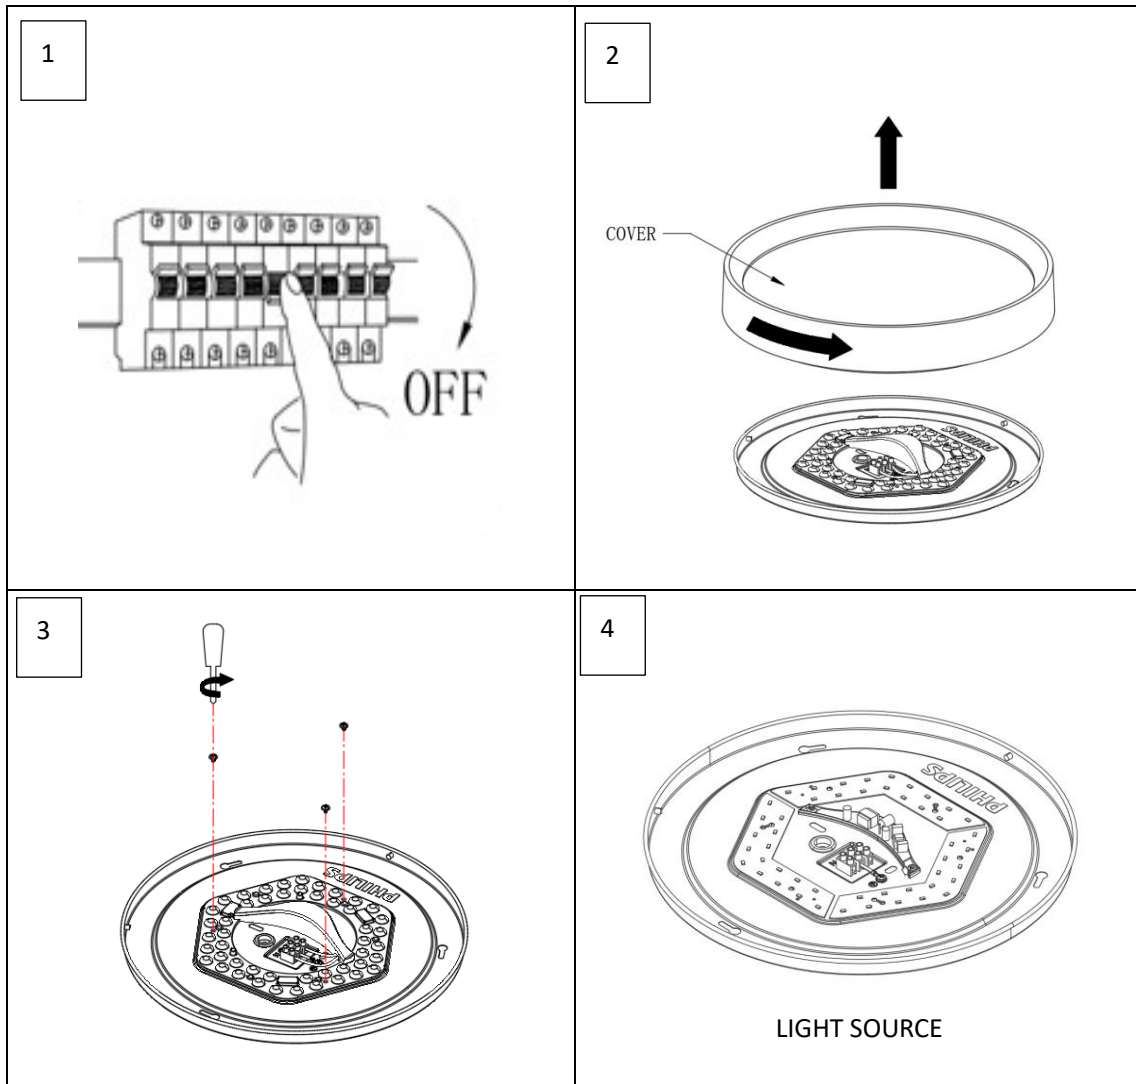

2. Light Source Replaceable description

Non-user replaceable:

a. Old Light Source Disassembly Instruction