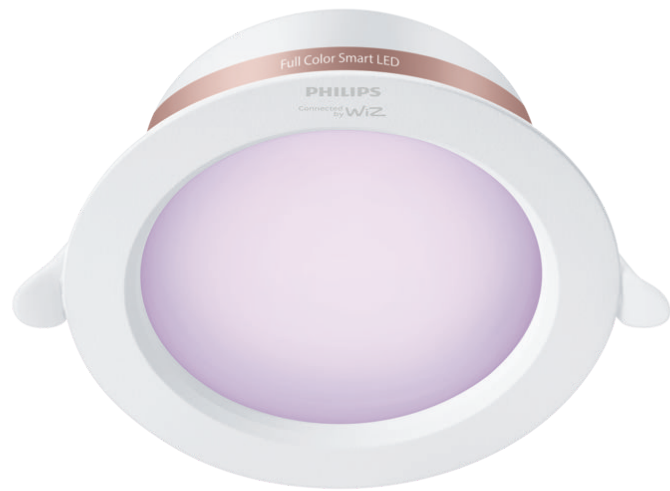

# PHILIPS

5 inch recessed  
downlight 10W

Smart LED

Full color

Cut out Ø120-130MM

IP20/Round/White

8719514442009

## Bulb characteristics

- Intended use: Indoor
- Lamp shape: Round

## Design and finishing

- Color: White
- Material: Plastic