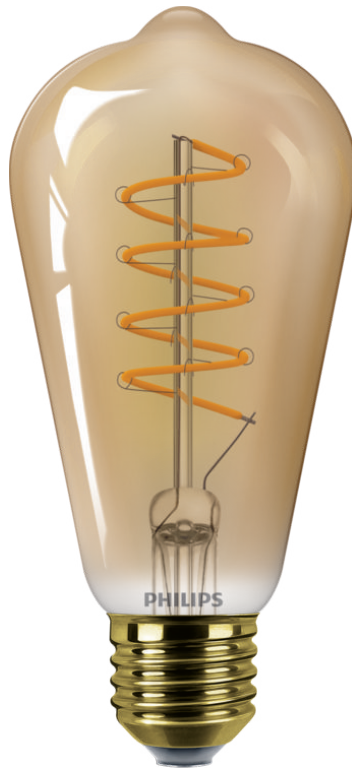

PHILIPS

Filament Bulb Amber
25W ST64 E27

LED

1800K

250lm

15000h

Dimming

8719514315457

State-of-the-art LED for the home

This Philips LED light bulb provides a beautiful, extra warm light, an exceptionally long life, and immediate, significant energy savings. With its flame color temperature, this light bulb is the perfect choice for a cozy atmosphere.

Specifications

Bulb characteristics

- Intended use: Indoor
- Lamp shape: Non directional bulb
- Socket: E27
- Dimmable: Yes
- Bulb Finish: Amber
- Bulb Material: Glass

Bulb dimensions

- Height: 14.3 cm
- Width: 6.5 cm