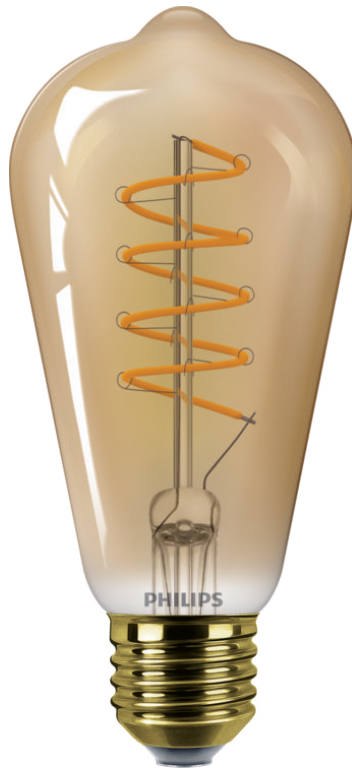

PHILIPS

Filament Bulb Amber
25W ST64 E27

LED

1800K

250lm

15000h

Dimming

8719514315457

State-of-the-art LED for the home

This Philips LED light bulb provides a beautiful, extra warm light, an exceptionally long life, and immediate, significant energy savings. With its flame color temperature, this light bulb is the perfect choice for a cozy atmosphere.

Looks good on and off

"These beautiful lamp with visible filament add a sense of style and nostalgia to any room. Looks good on and off."

Specifications

Bulb characteristics

- Intended use: Indoor
- Lamp shape: Non directional bulb
- Socket: E27
- Dimmable: Yes
- Bulb Finish: Amber
- Bulb Material: Glass

Bulb dimensions

- Height: 14.3 cm
- Width: 6.5 cm

Design and finishing

- Material: Glass

Durability

- Number of switch cycles: 20,000
- Ambient temperature range: -20 to +45 °C
- Nominal lifetime: 15,000 hour(s)