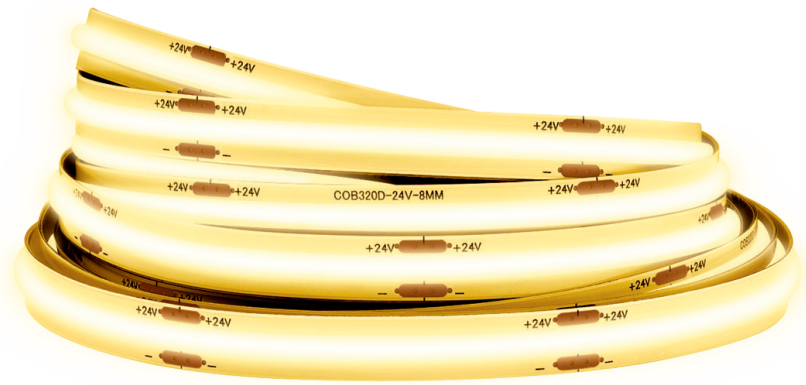

# PHILIPS

Light Strip Light  
Strip 10m

Light Strips

3000K

White

Dimmable

6941970648622