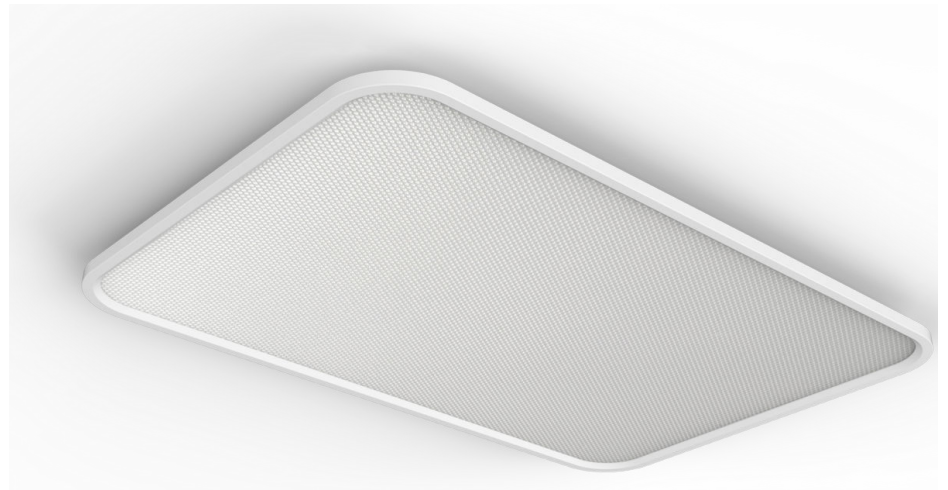

PHILIPS

Super Slim Ceiling Light
115W Rectangular

Ceiling Lights

4000/2700/3300K

White

Dimmable

6941970608343

High quality of light for a brighter future

Highlights

Easy installation

No more hassle in installation. Just fix or hang securely on the wall or ceiling, and plug in, now this luminaire is ready to light on.

Step dimming

Select from different dimming levels to create the right mood for the moment.

EyeComfort with Interlaced optics

Interlaced optics technology enhances the overall lighting experience in your every-day life. Imprinted with 3D patterns to help diffuse light, the micro-lens technology produce an even distribution of light which reduces glare significantly. This illumination is not only a soft and uniform light which brings more comfort to your eyes, but it also cleverly redistributes light for less glaring illumination in the lit area.

Specifications

Bulb characteristics

- Intended use: Indoor
- Lamp shape: Rectangle

Design and finishing

- Color: White
- Material: Metal

Durability

- Average life (at 2.7 hrs/day): 15 year(s)
- Lumen maintenance factor: 70%
- Number of switch cycles: 15,000