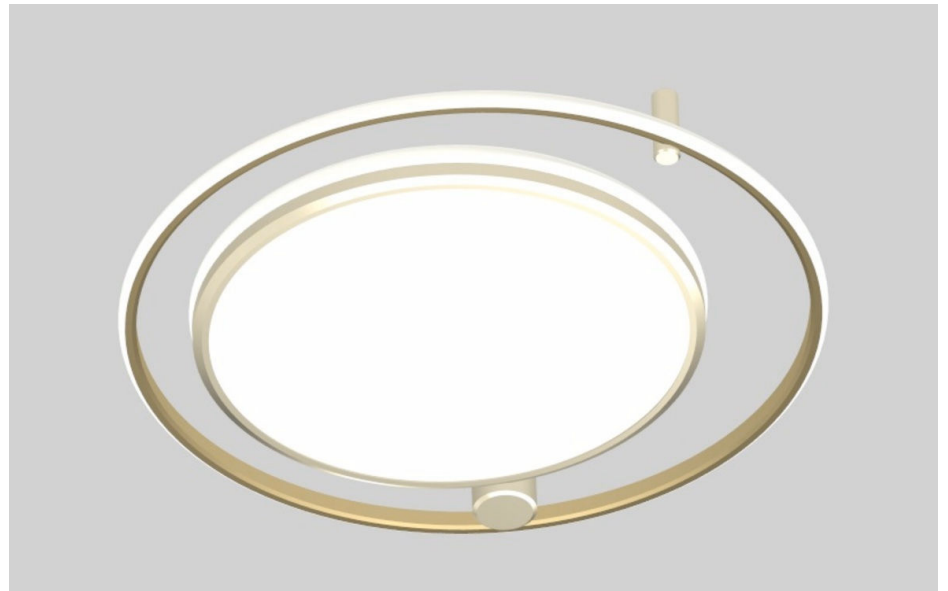

PHILIPS

Ceiling

Smart LED

Tunable white

Champagne Gold

Tunable white

6922341969607

Smart lighting for your daily living

Creating your perfect homely environment now made simple and effortless with WiZ home lighting. Full customization, scheduling, circadian rhythm for your ceiling light with just a few simple settings by WiZ control

Try a variety of light modes to create a unique gradient light effect in your style. Simply set the upper and lower parts of the lamp to emit different colors.

Specifications

Bulb characteristics

- Intended use: Indoor
- Lamp shape: Round

Design and finishing

- Color: Gold
- Material: Metal

Durability

- Average life (at 2.7 hrs/day): 15 year(s)
- Lumen maintenance factor: 70%
- Number of switch cycles: 20,000

Extra feature/accessory incl.

- Adjustable spot head: No
- Dimmable with remote control: Yes
- LED integrated: Yes
- Remote control included: No