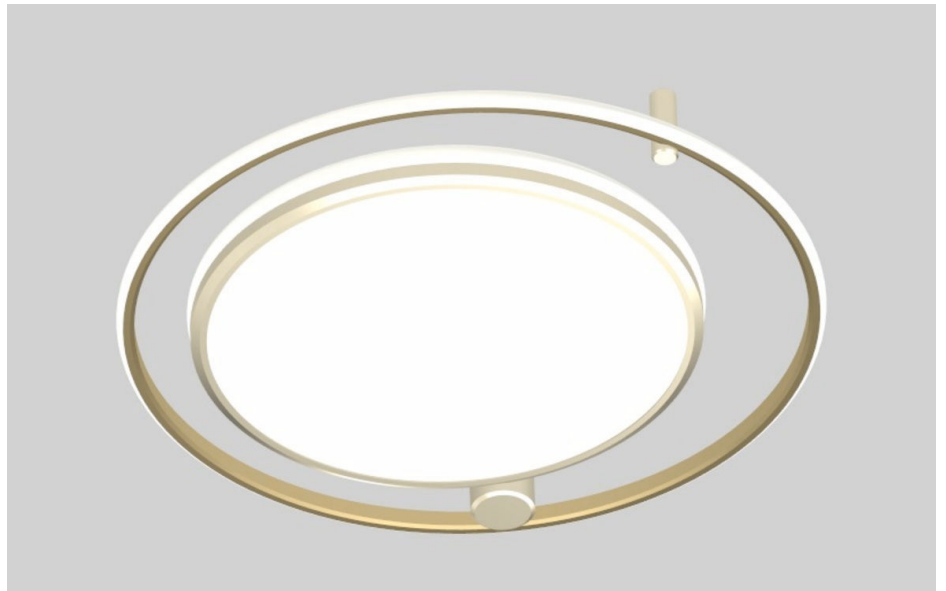

PHILIPS

Ceiling

Smart LED

Tunable white

Champagne Gold

Tunable white

6922341969607

Smart lighting for your daily living

Creating your perfect homely environment now made simple and effortless with WiZ home lighting. Full customization, scheduling, circadian rhythm for your ceiling light with just a few simple settings by WiZ control

Try a variety of light modes to create a unique gradient light effect in your style. Simply set the upper and lower parts of the lamp to emit different colors.

Specifications

Bulb characteristics

- Intended use: Indoor
- Lamp shape: Round

Design and finishing

- Color: Gold
- Material: Metal

Durability

- Average life (at 2.7 hrs/day): 15 year(s)
- Lumen maintenance factor: 70%
- Number of switch cycles: 20,000

Extra feature/accessory incl.

- Adjustable spot head: No
- Dimmable with remote control: Yes
- LED integrated: Yes
- Remote control included: No