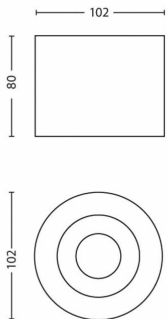

PHILIPS

Phase Ceiling/Wall Spotlight

Ceiling/Wall Spotlights

2700K

White

Dimmable

High quality material

53300/31/16