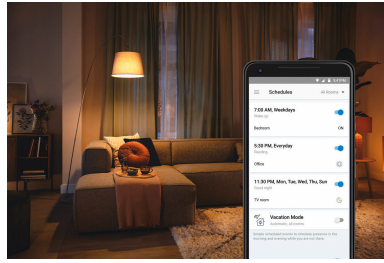

Automate your device with schedules

Schedule your device to turn on/off to fit your daily routine and save energy.