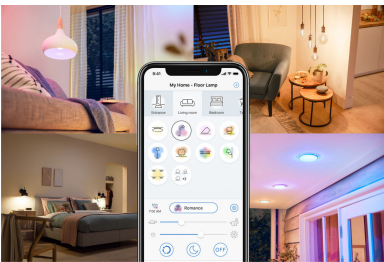

### Smart control

- Control from anywhere with your smartphone

### Smart features

- Preset wellbeing features
- Automate your device with schedules
- Energy monitoring

### Easy plug and play

WiZ works with your existing Wi-Fi router, no additional gateway is needed. Simply plug in your new light, download the WiZ app and you're ready to go!

### Control from anywhere

Control your WiZ lights wherever you are with your smartphone. No need to worry if you've left your lights on before leaving home. The WiZ app is available for iOS and Android.