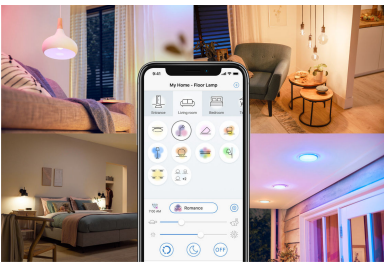

Control from anywhere

Control your WiZ lights wherever you are with your smartphone. No need to worry if you've left your lights on before leaving home. The WiZ app is available for iOS and Android.