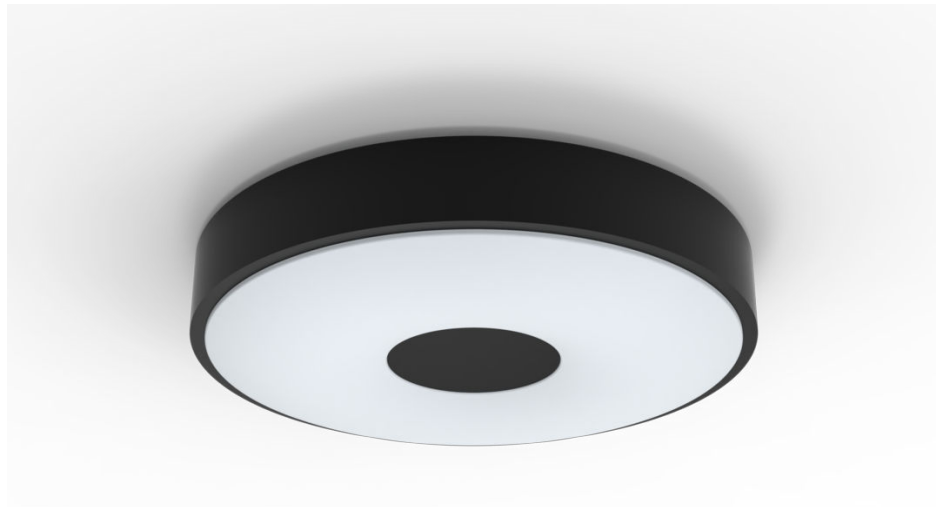

PHILIPS

Ceiling Light 24W

Ceiling Lights

4000K

Black

SceneSwitch

8720169301313

One fixture. Your switch. Three light settings

Create the right mood by changing brightness. The Philips SceneSwitch LED ceiling light lets you enjoy three brightness settings that are perfect for every moment. No dimmer or additional installation is required – all you need is your existing switch.

Designed for your living room and bedroom

- Perfect to relax and socialise
- Create a stylish and welcoming atmosphere

Easy to experience

- Perfect for placement on wall or ceiling, the luminaire gives you the freedom to customise your look to match your interiors.
- Easy installation

Create a stylish atmosphere

This light is designed around the latest tastes, trends and lifestyles to blend effortlessly into your décor and define the localised ambience you have always desired.

Adaptable mounting for wall or ceiling Easy installation