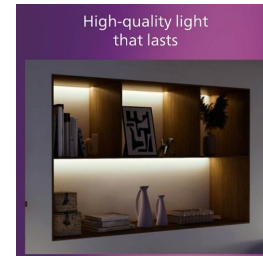

Adaptable mounting for wall or ceiling High quality material

Durable and attractive material for an attractive and long-lasting investment.

Specifications

Bulb characteristics

- Intended use: Indoor

Design and finishing

- Colour: Black
- Material: Metal, Glass

Environmental

- Disposal of the product: At the end of (economic) life, dispose of the product in accordance with local rules. Do not dispose of the product with regular household waste. The correct disposal of your product will help to prevent potential negative consequences for the environment and human health.

Extra feature/accessory incl.

- Adjustable spot head: Yes
- click!FIX mounting: Yes
- Dimmable with remote control: No
- Remote control included: No

Light characteristics

- Warm-up time to 60% light: <2

Miscellaneous

- Especially designed for: Bedroom, Dining Room, Garage, Hallway, Kitchen, Living Room
- Style: Contemporary
- Type: Ceiling/Wall Spotlights
- EyeComfort: No
- Extra Features: ClickFix

Other characteristics

- Lamp current: 150 mA

Product dimensions and weight

- Net weight: 0.919 kg
- Height: 11 cm
- Length: 24 cm
- Width: 20 cm

Service

- Warranty: 2 year(s)