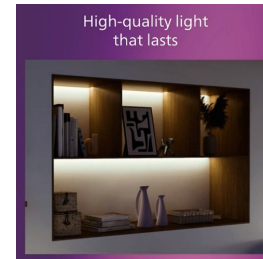

Adaptable mounting for wall or ceiling High quality material

Durable and attractive material for an attractive and long-lasting investment.

Specifications

Bulb characteristics

- Intended use: Indoor

Design and finishing

- Colour: Black
- Material: Metal, Glass

Environmental

- Disposal of the product: At the end of (economic) life, dispose of the product in accordance with local rules. Do not dispose of the product with regular household waste. The correct disposal of your product will help to prevent potential negative consequences for the environment and human health.

Extra feature/accessory incl.

- Adjustable spot head: Yes
- click!FIX mounting: Yes
- Dimmable with remote control: No
- Remote control included: No

Light characteristics

- Warm-up time to 60% light: <2

Miscellaneous

- Especially designed for: Bedroom, Dining Room, Garage, Hallway, Kitchen, Living Room
- Style: Contemporary
- Type: Ceiling/Wall Spotlights
- EyeComfort: No
- Extra Features: ClickFix

Other characteristics

- Lamp current: 150 mA

Product dimensions and weight

- Net weight: 0.919 kg
- Height: 11 cm
- Length: 24 cm
- Width: 20 cm

Service

- Warranty: 2 year(s)