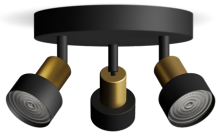

PHILIPS

Conduit Ceiling/Wall
Spotlight 3x

Ceiling/Wall Spotlights

No bulb

Black & brass

ClickFix

8720169299955