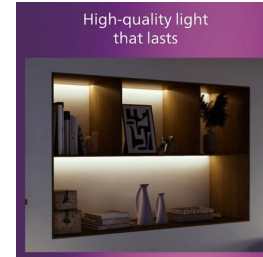

Adaptable mounting for wall or ceiling High quality material

Durable and attractive material for an attractive and long-lasting investment.

Specifications

Bulb characteristics

- Intended use: Indoor

Design and finishing

- Colour: Black & Brass
- Material: Metal

Environmental

- Disposal of the product: At the end of (economic) life, dispose of the product in accordance with local rules. Do not dispose of the product with regular household waste. The correct disposal of your product will help to prevent potential negative consequences for the environment and human health.

Extra feature/accessory incl.

- Adjustable spot head: Yes
- click!FIX mounting: Yes
- Dimmable with remote control: No
- Remote control included: No

Light characteristics

- Warm-up time to 60% light: <2

Miscellaneous

- Especially designed for: Bedroom, Dining Room, Garage, Hallway, Kitchen, Living Room
- Style: Contemporary
- Type: Ceiling/Wall Spotlights
- EyeComfort: No
- Extra Features: ClickFix

Other characteristics

- Lamp current: 200 mA

Product dimensions and weight

- Net weight: 0.743 kg
- Height: 11 cm
- Length: 69 cm
- Width: 13 cm

Service

- Warranty: 2 year(s)