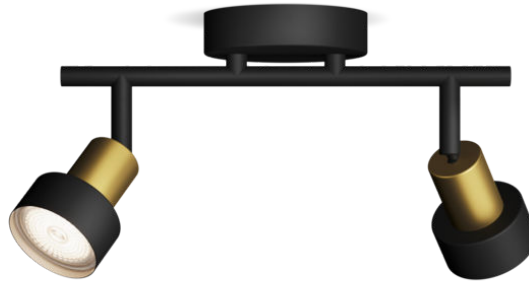

PHILIPS

Conduit Ceiling/Wall
Spotlight 2x

Ceiling/Wall Spotlights

No bulb

Black & brass

ClickFix

8720169299894

High-quality light, designed for any light effect

Include this practical Philips spotlight in your home. Choose your Philips GU10 LED bulb to go with your spot style and ensure a high-quality and long-lasting light.

Ease of use

- Adjustable spot head
- No bulb included

Easy installation

- ClickFix easy mounting

Easy to experience

- Perfect for placement on wall or ceiling, the luminaire gives you the freedom to customise your look to match your interiors.

Material and finishing

- High quality material

Highlights

Adjustable spot head

Direct the light where you want it most by simply adjusting, rotating or tilting the spot head of the lamp.

No bulb included

This luminaire comes without a bulb, which enables you to choose the light output which is best suited to the room and your personal taste. Choosing a Philips LED bulb will ensure a high quality and long-lasting light output.