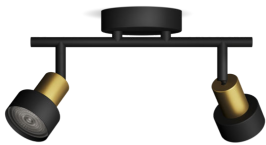

PHILIPS

Conduit Ceiling/Wall
Spotlight 2x

Ceiling/Wall Spotlights

No bulb

Black & brass

ClickFix

8720169299894

High-quality light, designed for any light effect

Include this practical Philips spotlight in your home. Choose your Philips GU10 LED bulb to go with your spot style and ensure a high-quality and long-lasting light.

Ease of use

- Adjustable spot head
- No bulb included

Easy installation

- ClickFix easy mounting

Easy to experience

- Perfect for placement on wall or ceiling, the luminaire gives you the freedom to customise your look to match your interiors.

Material and finishing

- High quality material

Highlights

Adjustable spot head

Direct the light where you want it most by simply adjusting, rotating or tilting the spot head of the lamp.

No bulb included

This luminaire comes without a bulb, which enables you to choose the light output which is best suited to the room and your personal taste. Choosing a Philips LED bulb will ensure a high quality and long-lasting light output.