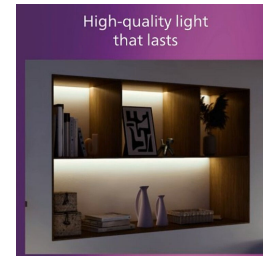

Adaptable mounting for wall or ceiling High quality material

Durable and attractive material for an attractive and long-lasting investment.

Specifications

Bulb characteristics

- Intended use: Indoor

Design and finishing

- Colour: Black
- Material: Metal, Glass

Environmental

- Disposal of the product: At the end of (economic) life, dispose of the product in accordance with local rules. Do not dispose of the product with regular household waste. The correct disposal of your product will help to prevent potential negative consequences for the environment and human health.

Extra feature/accessory incl.

- Adjustable spot head: Yes
- click!FIX mounting: Yes
- Dimmable with remote control: No
- Remote control included: No

Light characteristics

- Warm-up time to 60% light: <2

Miscellaneous

- Especially designed for: Bedroom, Dining Room, Garage, Hallway, Kitchen, Living Room
- Style: Contemporary
- Type: Ceiling/Wall Spotlights
- EyeComfort: No
- Extra Features: ClickFix

Other characteristics

- Lamp current: 460 mA

Product dimensions and weight

- Net weight: 1.313 kg
- Height: 13 cm
- Length: 65 cm
- Width: 12 cm

Service

- Warranty: 2 year(s)